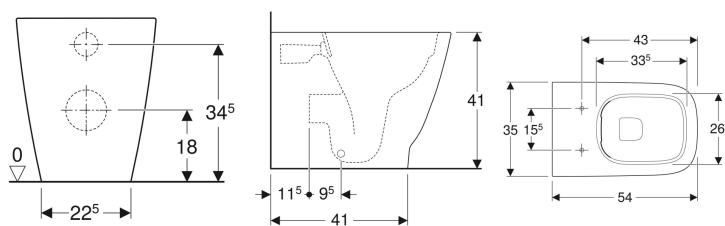

Geberit Smyle Square floor-standing WC, washdown, back-to-wall, shrouded, Rimfree

Example image

Application purposes

- For concealed cisterns

Characteristics

- Floor-standing
- Back-to-wall
- Washdown WC
- Rimfree

- Type 1, full flush volume 6 / 5 / 4 l, in accordance with EN 997
- Horizontal or vertical outlet
- Type 2 in accordance with EN 997
- Flushes with 4.5 l
- Shrouded
- Hidden fastening

Technical data

Product material | Vitreous china

Scope of delivery

- Fastening material

To order additionally

- WC seat

Art. no.	Colour / surface	B	H	T
500.840.00.1	white	35 cm	41 cm	54 cm

Accessories

- Geberit connection set for floor-standing WC