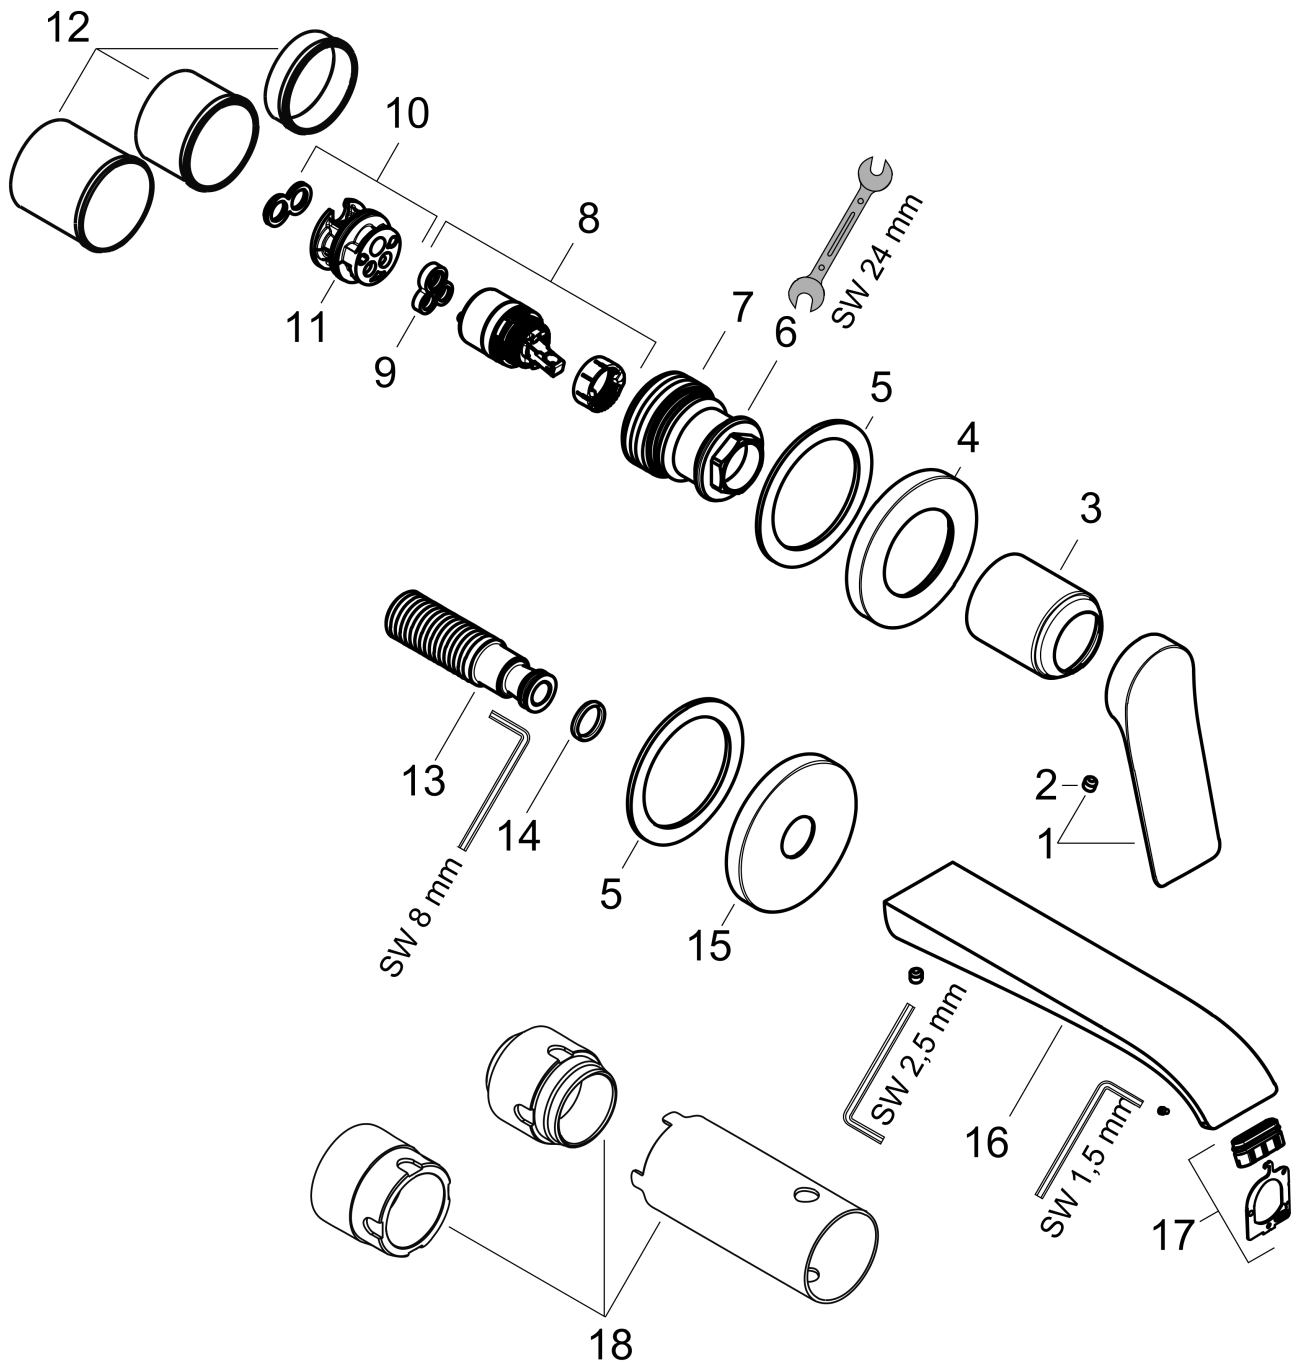

Vivenis

Single lever basin mixer for concealed installation wall-mounted with spout 19,2 cm

Surfaces: **Matt White** Article Number: **75050700**

Description

product features

- consists of: single lever basin mixer for concealed installation wall-mounted, waste set
- projection 192 mm
- spray type: WaterfallStream
- maximum flow rate at 3 bar: 5 l/min
- ceramic cartridge
- temperature limitation adjustable
- suitable for continuous flow water heaters
- non-closing waste set
- material waste set: metal
- connection type: basic set
- connection dimension: DN15
- handle can be positioned on the right or left, depends on the basic set installation

Technology

Design awards

reddot winner 2021

Product image

Scale drawing

Vivenis

Single lever basin mixer for concealed installation wall-mounted with spout 19,2 cm

Surfaces: **Matt White** Article Number: **75050700**

Flowchart

Vivenis

Single lever basin mixer for concealed installation wall-mounted with spout 19,2 cm

Surfaces: **Matt White** Article Number: **75050700**

Exploded Drawing

Year of production: >06/21

Vivenis**Single lever basin mixer for concealed installation wall-mounted with spout 19,2 cm**Surfaces: **Matt White** Article Number: **75050700****Spare part list**

Year of production: >06/21

Pos.	Description	Article Number	Price	PU
1	handle	94276700	-	1
2	hollow set screw M5x5	98446000	-	1
3	sleeve	93989700	-	1
4	escutcheon for handle	93988700	-	1
5	washer	97600000	-	1
6	nut	93141000	-	1
7	O-Ring 32x2	98193000	-	1
8	cartridge, assy	93760000	-	1
9	seal	93383000	-	1
10	adapter for cartridge	95634000	-	1
11	O-ring 26x2	98147000	-	1
12	fixing set	97971000	-	1
13	connecting thread G½	95626000	-	1
14	O-ring 13x2	98128000	-	1
15	escutcheon for spout	93987700	-	1
16	spout cpl.	94274700	-	1
17	spray former	94275000	-	1
18	extension set 25 mm for 13622180	31971000	-	1
a	base body	13622180	-	1
b	waste	50001700	-	1