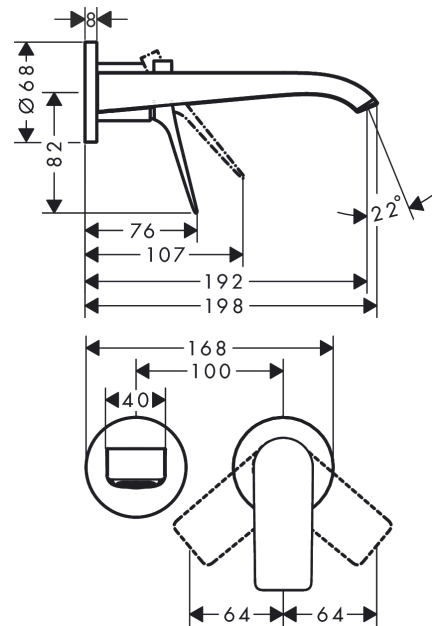

Vivenis

Single lever basin mixer for concealed installation wall-mounted with spout 19,2 cm

Surfaces: **Matt White** Article Number: **75050700**

Description

product features

- consists of: single lever basin mixer for concealed installation wall-mounted, waste set
- projection 192 mm
- spray type: WaterfallStream
- maximum flow rate at 3 bar: 5 l/min
- ceramic cartridge
- temperature limitation adjustable
- suitable for continuous flow water heaters
- non-closing waste set
- material waste set: metal
- connection type: basic set
- connection dimension: DN15
- handle can be positioned on the right or left, depends on the basic set installation

Technology

Design awards

reddot winner 2021

Product image

Scale drawing

Vivenis

Single lever basin mixer for concealed installation wall-mounted with spout 19,2 cm

Surfaces: **Matt White** Article Number: **75050700**

Flowchart

Vivenis

Single lever basin mixer for concealed installation wall-mounted with spout 19,2 cm

Surfaces: **Matt White** Article Number: **75050700**

Exploded Drawing

Year of production: >06/21

Vivenis**Single lever basin mixer for concealed installation wall-mounted with spout 19,2 cm**Surfaces: **Matt White** Article Number: **75050700****Spare part list**

Year of production: >06/21

Pos.	Description	Article Number	Price	PU
1	handle	94276700	-	1
2	hollow set screw M5x5	98446000	-	1
3	sleeve	93989700	-	1
4	escutcheon for handle	93988700	-	1
5	washer	97600000	-	1
6	nut	93141000	-	1
7	O-Ring 32x2	98193000	-	1
8	cartridge, assy	93760000	-	1
9	seal	93383000	-	1
10	adapter for cartridge	95634000	-	1
11	O-ring 26x2	98147000	-	1
12	fixing set	97971000	-	1
13	connecting thread G½	95626000	-	1
14	O-ring 13x2	98128000	-	1
15	escutcheon for spout	93987700	-	1
16	spout cpl.	94274700	-	1
17	spray former	94275000	-	1
18	extension set 25 mm for 13622180	31971000	-	1
a	base body	13622180	-	1
b	waste	50001700	-	1