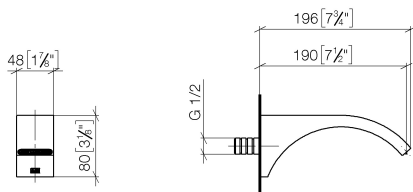

Washbasin - CYO

Wall-mounted basin spout without pop-up waste - polished chrome

Article number: 13 805 811-00

- 190 mm projection
- fixed spout
- rectangular, air-enriched flow
- hole diameter 37 mm
- 1/2" connection
- max. flow 4.5 l/min
- lead-free
- Fittings group as per DIN 4109: 1

polished chrome

Miscellaneous items are required for this article.

Dimensional drawing

mm [inches]

Washbasin - CYO

Wall-mounted basin spout without pop-up waste - polished chrome

Article number: 13 805 811-00

All details in mm / inch = mm x 0.0394

Flow rate chart

Washbasin - CYO

Wall-mounted basin spout without pop-up waste - polished chrome

Article number: 13 805 811-00

Other finish variants

platinum matt

13 805 811-06