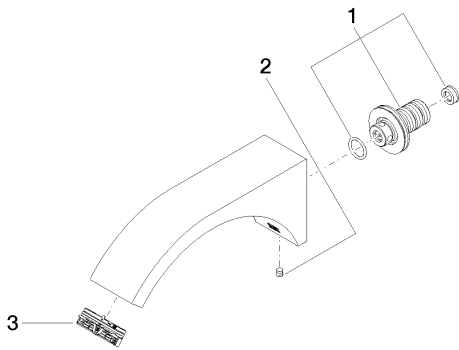

Other finishes on request (x-tra Service)

35 085 970 90

Concealed wall elbow -

Washbasin - CYO

Wall-mounted basin spout without pop-up waste - polished chrome

Article number: 13 805 811-00

Spare parts list

No.	Item Number	Name	Quantity used
<hr/>			
<hr/>			