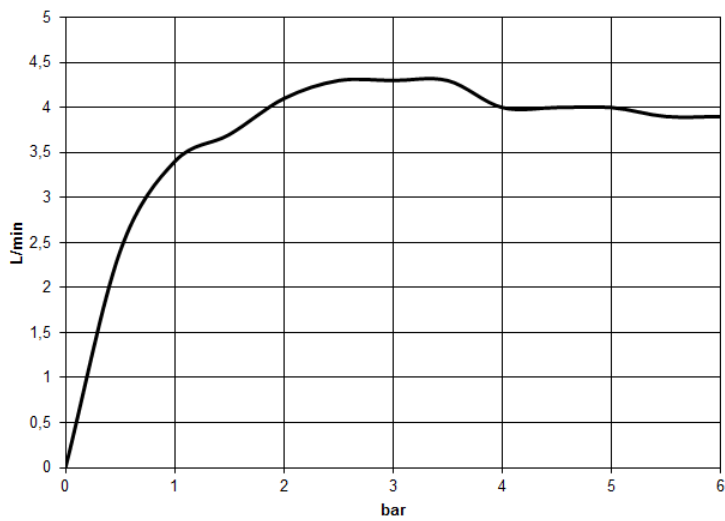

Washbasin - CYO

Wall-mounted basin spout without pop-up waste - polished chrome

Article number: 13 805 811-00

- 190 mm projection
- fixed spout
- rectangular, air-enriched flow
- hole diameter 37 mm
- 1/2" connection
- max. flow 4.5 l/min
- lead-free
- Fittings group as per DIN 4109: 1

polished chrome

Miscellaneous items are required for this article.

Dimensional drawing

mm [inches]

Washbasin - CYO

Wall-mounted basin spout without pop-up waste - polished chrome

Article number: 13 805 811-00

All details in mm / inch = mm x 0.0394

Flow rate chart

Washbasin - CYO

Wall-mounted basin spout without pop-up waste - polished chrome

Article number: 13 805 811-00

Other finish variants

platinum matt

13 805 811-06