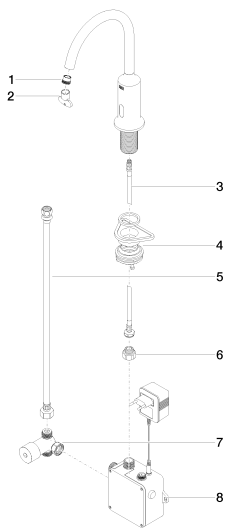

- VAIA

Washstand fitting with electronic opening and closing function without pop-up waste - Chrome

Article number: 44 521 809-00

- Infrared sensor technology
- 167 mm projection
- height of mixer 306 mm
- height up to aerator 221 mm
- hole diameter 35 mm
- fixed spout
- max. flow 5.7 l/min
- circular, air-enriched flow
- suitable for thermal disinfection
- Automatic shut-off after pre-set time is reached
- Indirect temperature control (undercounter)
- Control box included
- Adjustable sensor detection range
- Battery or plug-in power supply operated (batteries not included)
- 4x AA (1.5V) batteries required
- lead-free
- 1x screw-in M 8 x 1 pressure hose, leak-tested
- Fittings group as per DIN 4109: 1
- Batteries not included

Chrome

- VAIA

Washstand fitting with electronic opening and closing function without pop-up waste - Chrome

Article number: 44 521 809-00

Dimensional drawing

All details in mm / inch = mm x 0.0394

Flow rate chart

Brushed Dark Platinum

44 521 809-99

Other finishes on request (x-tra Service)

- VAIA

Washstand fitting with electronic opening and closing function without pop-up waste - Chrome
Article number: 44 521 809-00

Spare parts list

No.	Item Number	Name	Quantity used
1	09 29 03 119 90	aerator	1
2	04 30 09 028 00 90	key	1
3	04 30 04 100 00 90	hose	1
4	04 23 10 044 08 90	fixing set	1
5	12 506 970 90	High pressure hoses -	1
6	09 24 03 185-00	nipple	1
7	90 30 50 081 00 90	valve	1
8	90 10 01 247 00 90	valve box	1