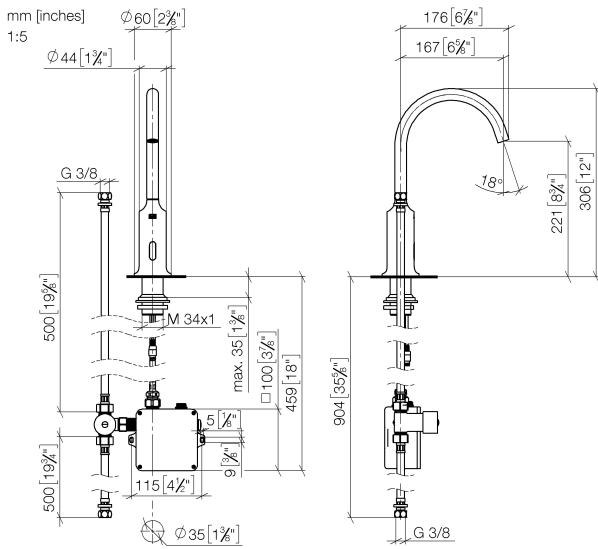

- VAIA

Washstand fitting with electronic opening and closing function without pop-up waste - Chrome

Article number: 44 521 809-00

- Infrared sensor technology
- 167 mm projection
- height of mixer 306 mm
- height up to aerator 221 mm
- hole diameter 35 mm
- fixed spout
- max. flow 5.7 l/min
- circular, air-enriched flow
- suitable for thermal disinfection
- Automatic shut-off after pre-set time is reached
- Indirect temperature control (undercounter)
- Control box included
- Adjustable sensor detection range
- Battery or plug-in power supply operated (batteries not included)
- 4x AA (1.5V) batteries required
- lead-free
- 1x screw-in M 8 x 1 pressure hose, leak-tested
- Fittings group as per DIN 4109: 1
- Batteries not included

Chrome

- VAIA

Washstand fitting with electronic opening and closing function without pop-up waste - Chrome

Article number: 44 521 809-00

Dimensional drawing

All details in mm / inch = mm x 0.0394

Flow rate chart

- VAIA

Washstand fitting with electronic opening and closing function without pop-up waste - Chrome

Article number: 44 521 809-00

Other finish variants

Brushed Platinum

44 521 809-06

Platinum

44 521 809-08

Spare parts list

No.	Item Number	Name	Quantity used
1	09 29 03 119 90	aerator	1
2	04 30 09 028 00 90	key	1
3	04 30 04 100 00 90	hose	1
4	04 23 10 044 08 90	fixing set	1
5	12 506 970 90	High pressure hoses -	1
6	09 24 03 185-00	nipple	1
7	90 30 50 081 00 90	valve	1
8	90 10 01 247 00 90	valve box	1