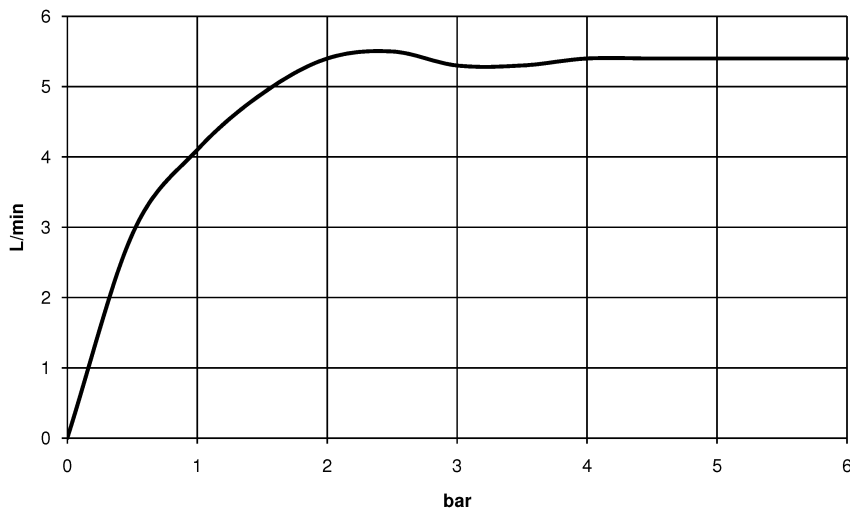

- VAIA

Washstand fitting with electronic opening and closing function without pop-up waste - Chrome

Article number: 44 521 809-00

- Infrared sensor technology
- 167 mm projection
- height of mixer 306 mm
- height up to aerator 221 mm
- hole diameter 35 mm
- fixed spout
- max. flow 5.7 l/min
- circular, air-enriched flow
- suitable for thermal disinfection
- Automatic shut-off after pre-set time is reached
- Indirect temperature control (undercounter)
- Control box included
- Adjustable sensor detection range
- Battery or plug-in power supply operated (batteries not included)
- 4x AA (1.5V) batteries required
- lead-free
- 1x screw-in M 8 x 1 pressure hose, leak-tested
- Fittings group as per DIN 4109: 1
- Batteries not included

Chrome

- VAIA

Washstand fitting with electronic opening and closing function without pop-up waste - Chrome

Article number: 44 521 809-00

Dimensional drawing

All details in mm / inch = mm x 0.0394

Flow rate chart