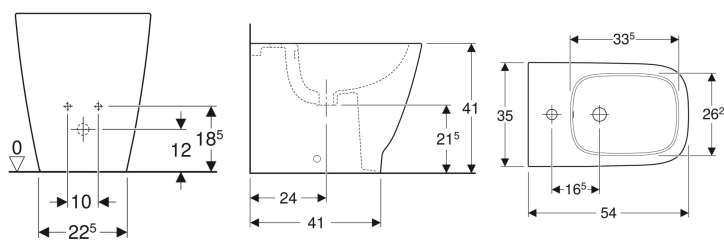

**Geberit Smyle Square floor-standing bidet, back-to-wall, shrouded**

Example image

**Characteristics**

- Floor-standing
- Back-to-wall
- Hidden water supply connection

- Shrouded
- Hidden fastening

**Technical data**

Product material

Vitreous china

**Scope of delivery**

- Fastening material

Art. no.	Colour / surface	Overflow	B	H	T
500.841.00.1	white	visible	35 cm	34.5 cm	54 cm