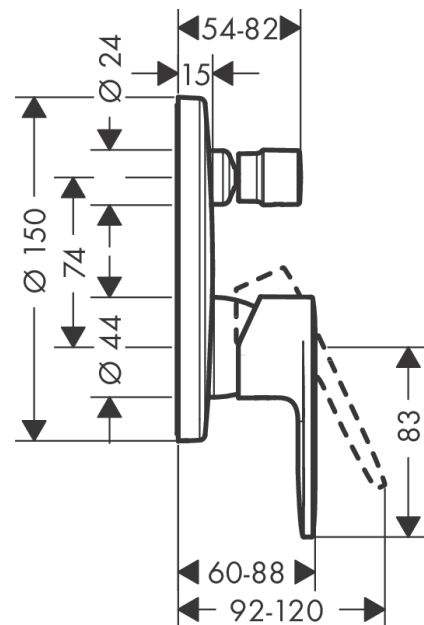

## Vernis Blend

Single lever bath mixer for concealed installation for iBox universal

Surfaces: **Matt Black** Article Number: **71466670**

### Description

#### product features

- connection type: basic set
- min. operating pressure: 1 bar
- max. operating pressure: 10 bar
- ceramic cartridge
- temperature limitation adjustable
- diverter with automatic resetting
- suitable for continuous flow water heaters

### Scale drawing