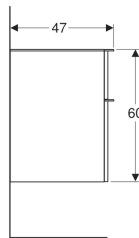

Geberit Smyle Square low cabinet with two drawers

Characteristics

- Wall-hung
- With two drawers
- Opening via handle
- Drawer with soft-closing
- Moisture-resistant
- Drawer frame made of metal

- Cover plate made of glass
- Delivered preassembled

Technical data

Material | High-compressed three-layer chipboard

Scope of delivery

- Fastening material

Art. no.	Surface / colour	B	H	T	
500.357.00.1	high-gloss coated / white	45 cm	60 cm	47 cm	NEW
500.357.JL.1	high-gloss coated / sand grey	45 cm	60 cm	47 cm	NEW
500.357.JR.1	wooden-textured melamine / hickory	45 cm	60 cm	47 cm	NEW
500.357.JK.1	matt coated / lava	45 cm	60 cm	47 cm	NEW