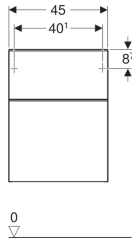

Geberit Smyle Square low cabinet with two drawers

Characteristics

- Wall-hung
- With two drawers
- Opening via handle
- Drawer with soft-closing
- Moisture-resistant
- Drawer frame made of metal

- Cover plate made of glass
- Delivered preassembled

Technical data

Material | High-compressed three-layer chipboard

Scope of delivery

- Fastening material

Art. no.	Surface / colour	B	H	T	
500.357.00.1	high-gloss coated / white	45 cm	60 cm	47 cm	NEW
500.357.JL.1	high-gloss coated / sand grey	45 cm	60 cm	47 cm	NEW
500.357.JR.1	wooden-textured melamine / hickory	45 cm	60 cm	47 cm	NEW
500.357.JK.1	matt coated / lava	45 cm	60 cm	47 cm	NEW