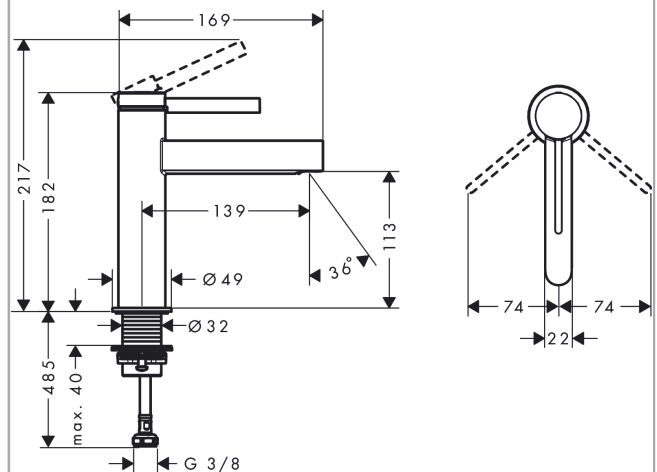

##### product features

- consists of: single lever basin mixer, waste set
- ComfortZone 110
- projection 139 mm
- spray type: laminar spray
- maximum flow rate at 3 bar: 5 l/min
- ceramic cartridge
- temperature limitation adjustable
- suitable for continuous flow water heaters
- push-open waste set G 1¼
- material waste set: metal
- connection type: G ¾ connections
- connection dimension: DN15

#### Scale drawing