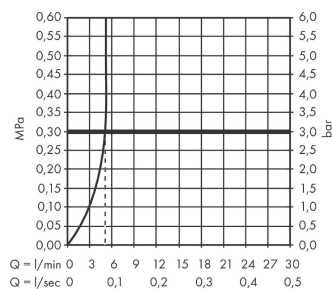

Finoris

Single lever basin mixer 110 with push-open waste set

Surfaces: **Chrome** Article Number: **76023000**

Description

product features

- consists of: single lever basin mixer, waste set
- ComfortZone 110
- projection 139 mm
- spray type: laminar spray
- maximum flow rate at 3 bar: 5 l/min
- ceramic cartridge
- temperature limitation adjustable
- suitable for continuous flow water heaters
- push-open waste set G 1¼
- material waste set: metal
- connection type: G ¾ connections
- connection dimension: DN15

Technology

Design awards

reddot winner 2021

Product image

Scale drawing

Flowchart