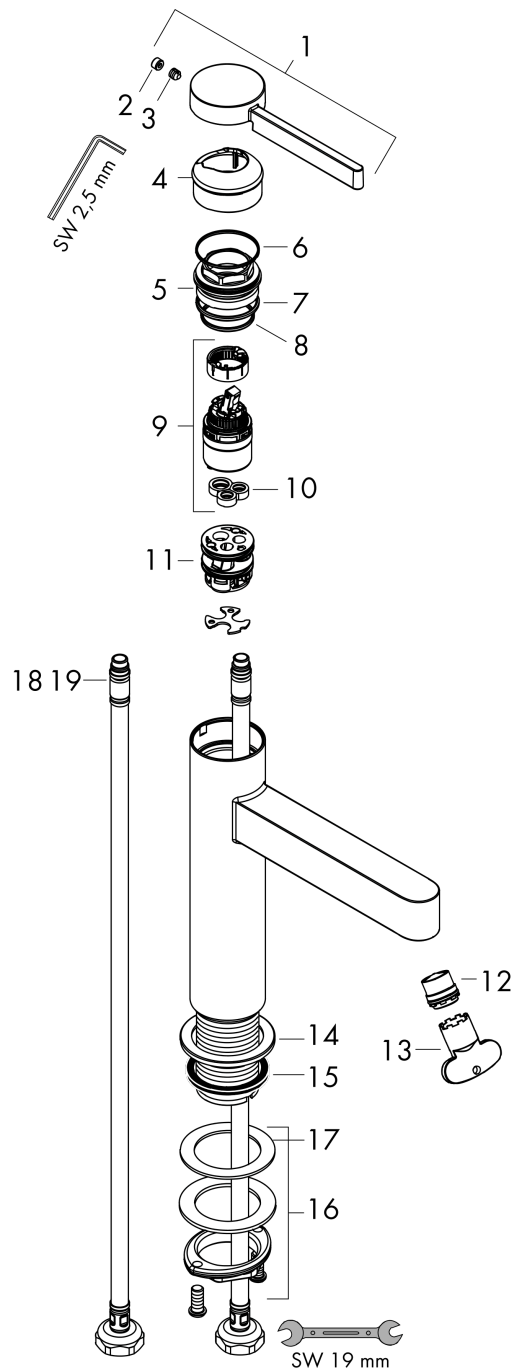

##### product features

- consists of: single lever basin mixer, waste set
- ComfortZone 110
- projection 139 mm
- spray type: laminar spray
- maximum flow rate at 3 bar: 5 l/min
- ceramic cartridge
- temperature limitation adjustable
- suitable for continuous flow water heaters
- push-open waste set G 1¼
- material waste set: metal
- connection type: G ¾ connections
- connection dimension: DN15

#### Scale drawing

#### Flowchart

**Finoris**  
**Single lever basin mixer 110 with push-open waste set**  
 Surfaces: **Chrome** Article Number: **76023000**

**Exploded Drawing**

Year of production: >06/21

**Finoris****Single lever basin mixer 110 with push-open waste set**Surfaces: **Chrome** Article Number: **76023000****Spare part list**

Year of production: &gt;06/21

Pos.	Description	Article Number	Price	PU
1	handle	94266000	-	1
2	screw cover	93735460	-	1
3	hollow set screw M5x5	98446000	-	1
4	flange	93737000	-	1
5	nut	92926000	-	1
6	O-ring 30x1,5	98433000	-	1
7	O-ring 29x2	98391000	-	1
8	O-ring 25x1,5	98146000	-	1
9	cartridge, assy	93760000	-	1
10	seal	93383000	-	1
11	adapter for cartridge	98866000	-	1
12	spray former	93973000	-	1
13	special tool	98987000	-	1
14	escutcheon	94265000	-	1
15	flat seal	98749000	-	1
16	fixing set (Ø 32)	13961000	-	1
17	lever collar	97548000	-	1
18	connection hose 600 mm M8x0,75 G3/8	96556000	-	1
19	O-ring 6,6x1,6	93019000	-	1
a	push-open waste set	50100000	-	1
b	fixation extension 35 mm	13898000	-	1