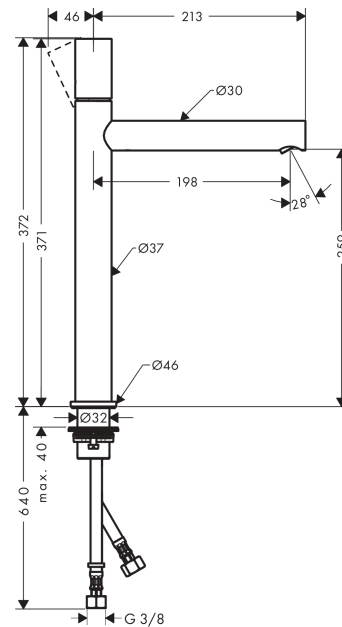

### product features

- consists of: single lever basin mixer, waste set
- ComfortZone 260
- projection 198 mm
- laminar spray
- flow rate at 3 bar: 5 l/min
- ceramic cartridge
- temperature limitation adjustable
- suitable for continuous flow water heaters
- non-closing waste set
- connection dimension: DN15

## Scale drawing

**AXOR Uno**  
**Single lever basin mixer 260 zero handle without pull-rod**  
 Surfaces: **Brushed Nickel**    Article Number: **45004820**

## Exploded Drawing

Year of production: >04/17

**AXOR Uno**  
**Single lever basin mixer 260 zero handle without pull-rod**  
 Surfaces: **Brushed Nickel** Article Number: **45004820**

## Spare part list

Year of production: >04/17

Pos.	Description	Article Number	PC	PU
1	handle	92887820	0	1
2	screw cover	95181000	0	1
3	flange	93116820	0	1
4	nut	92689000	0	1
5	O-ring 25x1,5	98146000	0	1
6	O-ring 27x1,5	92527000	0	1
7	cartridge, assy	97685000	0	1
8	seal	98865000	0	1
9	adapter for cartridge	92628000	0	1
10	adapter for cartridge	98866000	0	1
11	O-ring 23x2	98398000	0	1
12	O-ring 16x2	98133000	0	1
13	spout cpl.	92894820	0	1
14	aerator laminar M18x1 (5 l/min)	92896820	0	1
15	special tool	98987000	0	1
16	O-ring 30x1,5	98433000	0	1
17	escutcheon Ø 46 mm	95268820	0	1
18	flat seal	98749000	0	1
19	fixing set (Ø 32)	13961000	0	1
20	lever collar	97548000	0	1
21	connection hose 900 mm M8x0,75 G3/8	96316000	0	1
22	O-ring 7x1,5	98422000	0	1
23	sealing set	95581000	0	1
a	pop up waste	50001820	0	1
b	fixation extension 35 mm	13898000	0	1