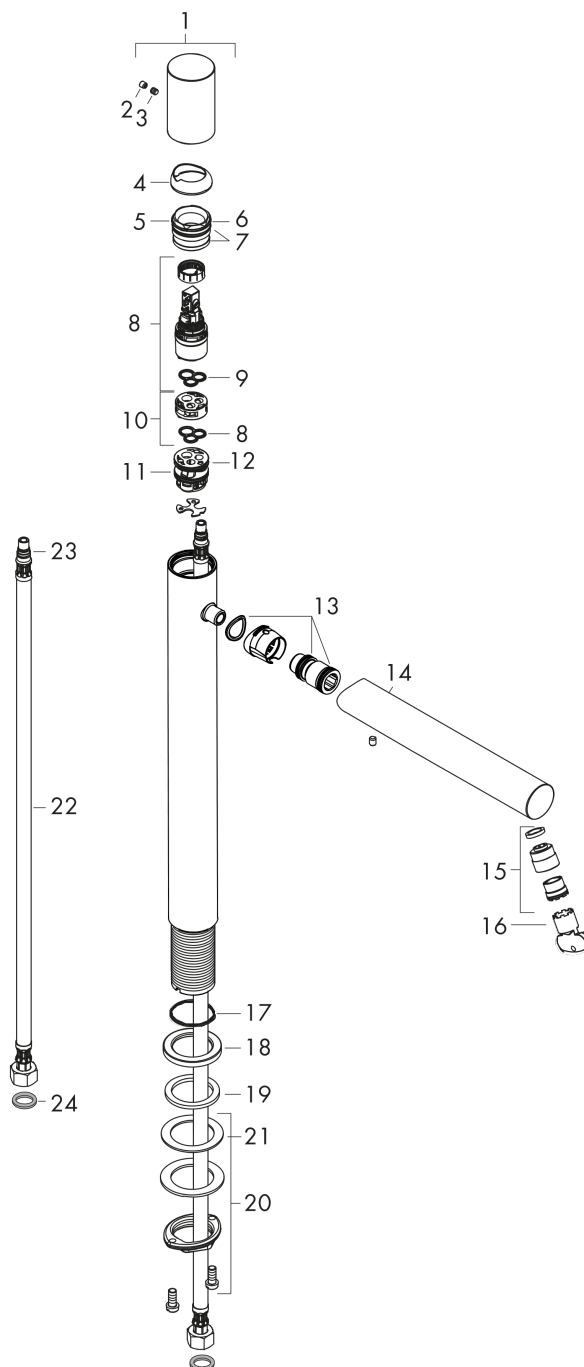

## Scale drawing

**AXOR Uno**  
**Single lever basin mixer 260 zero handle without pull-rod**  
 Surfaces: **Brushed Nickel**    Article Number: **45004820**

## Flowchart

**AXOR Uno**  
**Single lever basin mixer 260 zero handle without pull-rod**  
 Surfaces: **Brushed Nickel** Article Number: **45004820**

## Exploded Drawing

Year of production: >04/17

**AXOR Uno**  
**Single lever basin mixer 260 zero handle without pull-rod**  
 Surfaces: **Brushed Nickel** Article Number: **45004820**

## Spare part list

Year of production: >04/17

Pos.	Description	Article Number	PC	PU
1	handle	92887820	0	1
2	screw cover	95181000	0	1
3	flange	93116820	0	1
4	nut	92689000	0	1
5	O-ring 25x1,5	98146000	0	1
6	O-ring 27x1,5	92527000	0	1
7	cartridge, assy	97685000	0	1
8	seal	98865000	0	1
9	adapter for cartridge	92628000	0	1
10	adapter for cartridge	98866000	0	1
11	O-ring 23x2	98398000	0	1
12	O-ring 16x2	98133000	0	1
13	spout cpl.	92894820	0	1
14	aerator laminar M18x1 (5 l/min)	92896820	0	1
15	special tool	98987000	0	1
16	O-ring 30x1,5	98433000	0	1
17	escutcheon Ø 46 mm	95268820	0	1
18	flat seal	98749000	0	1
19	fixing set (Ø 32)	13961000	0	1
20	lever collar	97548000	0	1
21	connection hose 900 mm M8x0,75 G3/8	96316000	0	1
22	O-ring 7x1,5	98422000	0	1
23	sealing set	95581000	0	1
a	pop up waste	50001820	0	1
b	fixation extension 35 mm	13898000	0	1