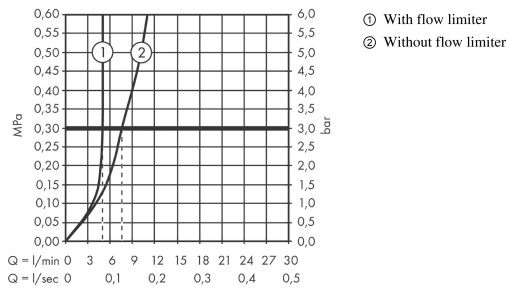

AXOR Uno
Single lever basin mixer 260 zero handle without pull-rod
Surfaces: **Brushed Nickel**   Article Number: **45004820**

Flowchart