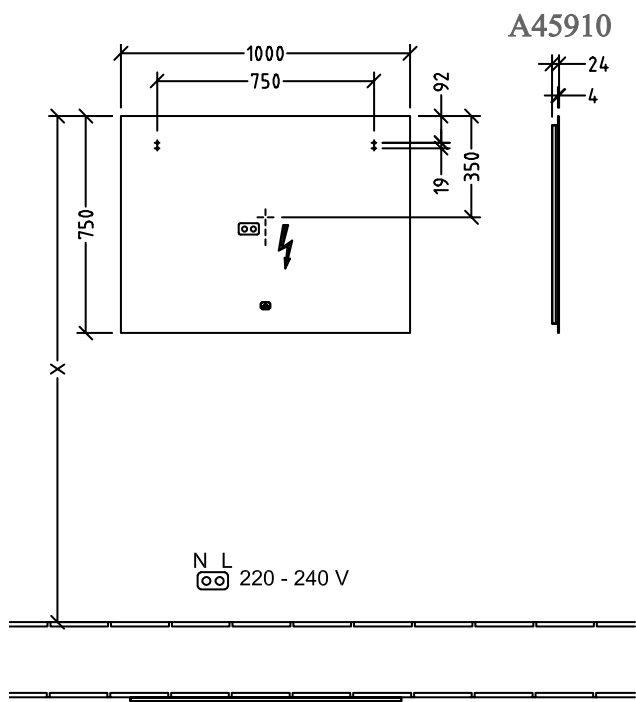

TECHNICAL DRAWINGS

More to See Lite A4591000	 Villeroy & Boch 1748
V01 / 10.12.2020