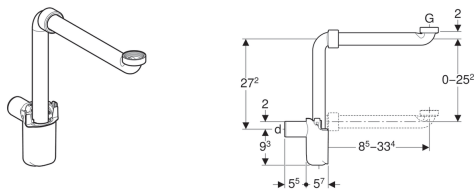

**Geberit bottle trap with dip tube for washbasin, space-saving model, horizontal outlet**

**Application purposes**

- For space-saving connection of washbasins in bathroom furniture

**Characteristics**

- Quality-monitored in accordance with EN 274-3
- Space-saving model
- For cleaning accessible

**Technical data**

Depth of water seal	50 mm
Material	Plastic

**Scope of delivery**

- Connection bend with union nut
- Seals

Art. no.	Surface / colour	d, ø	G
151.116.11.1	white alpine	32 mm	1 1/4 "

- Order additionally 243.134.00.1 Geberit adaptor for use with UK pipework.