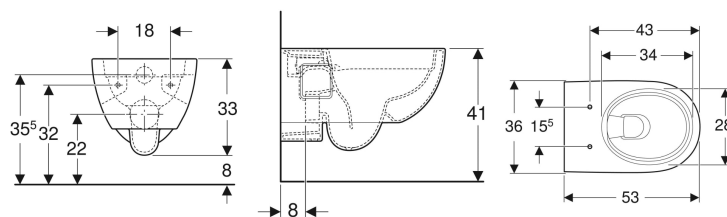

Geberit Selnova wall-hung WC, washdown, semi-shrouded, Rimfree

Example image

Application purposes

- For concealed cisterns
- For pressure flushing valves

Characteristics

- Wall-hung
- Washdown WC

- Rimfree
- Type 1, full flush volume 6 / 5 l, in accordance with EN 997
- Flushes with 4.5 l
- Semi-shrouded

Technical data

Product material | Vitreous china

To order additionally

- WC seat

Art. no.	Colour / surface	B	H	T
501.545.01.7	white	36 cm	33 cm	53 cm

Accessories

- Geberit connection set for wall-hung WC, length 30 cm
- Geberit fastening material for wall-hung WCs and wall-hung bidets

- Depending on the installation type, a Geberit connection set for wall-hung WC is required for mounting
- Please note dimension for waste outlet is due to change during 2021 for ease of installation. Technical drawings correct at time of print. Contact us for further information.