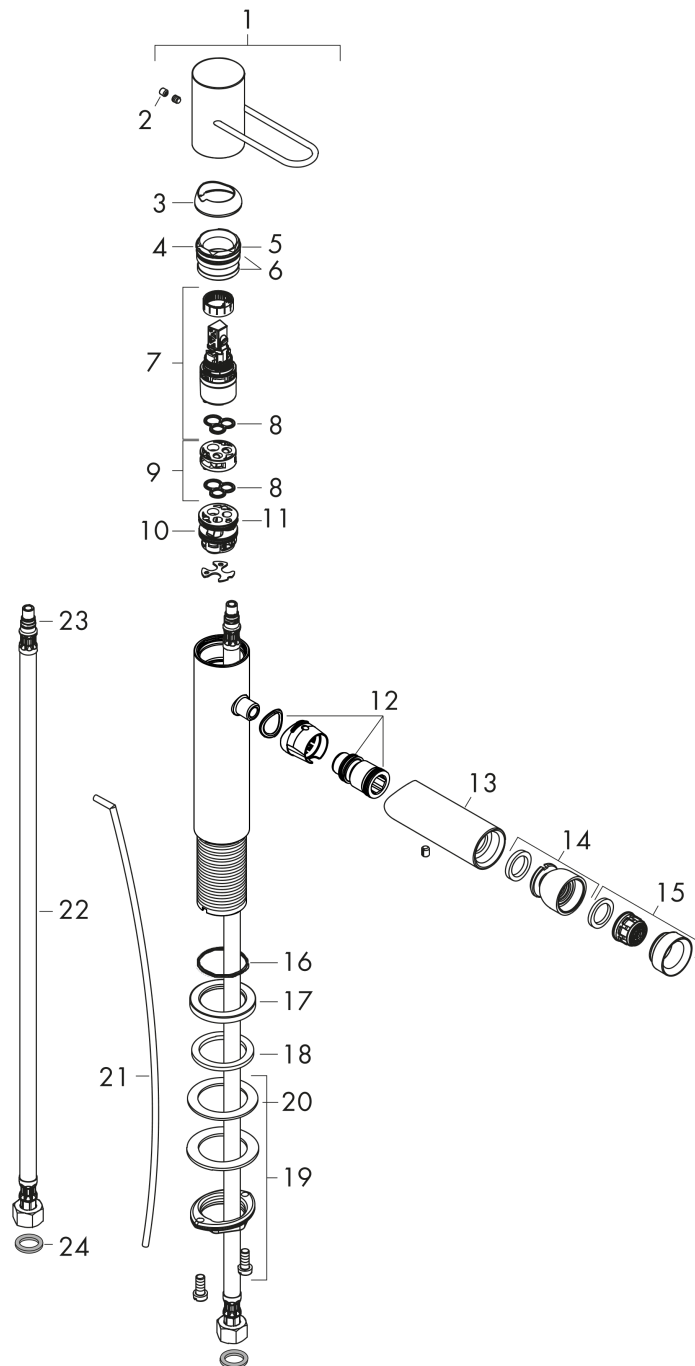

### product features

- consists of: single lever bidet mixer, waste set
- projection 126 mm
- aerator with ball pivot
- normal spray
- flow rate at 3 bar: 5 l/min
- ceramic cartridge
- temperature limitation adjustable
- suitable for continuous flow water heaters
- pop-up waste set G 1¼
- connection dimension: DN15

## Flowchart

**AXOR Uno**  
**Single lever bidet mixer loop handle with pop-up waste set**  
 Surfaces: **Brushed Nickel** Article Number: **38211820**

## Exploded Drawing

Year of production: >04/17

**AXOR Uno**  
**Single lever bidet mixer loop handle with pop-up waste set**  
 Surfaces: **Brushed Nickel** Article Number: **38211820**

## Spare part list

Year of production: >04/17

Pos.	Description	Article Number	PC	PU
1	handle	92886820	0	1
2	screw cover	95181000	0	1
3	flange	92625820	0	1
4	nut	92689000	0	1
5	O-ring 25x1,5	98146000	0	1
6	O-ring 27x1,5	92527000	0	1
7	cartridge, assy	97685000	0	1
8	seal	98865000	0	1
9	adapter for cartridge	92628000	0	1
10	adapter for cartridge	98866000	0	1
11	O-ring 23x2	98398000	0	1
12	O-ring 16x2	98133000	0	1
13	spout cpl.	92891820	0	1
14	ball joint	96050820	0	1
15	aerator M24x1 (5 l/min)	95379820	0	1
16	O-ring 30x1,5	98433000	0	1
17	escutcheon Ø 46 mm	95268820	0	1
18	flat seal	98749000	0	1
19	fixing set (Ø 32)	13961000	0	1
20	lever collar	97548000	0	1
21	pull rod	97158820	0	1
22	connection hose 450 mm M8x0,75 G3/8	97206000	0	1
23	O-ring 7x1,5	98422000	0	1
24	sealing set	95581000	0	1
a	pop up waste	94139820	0	1
b	fixation extension 35 mm	13898000	0	1