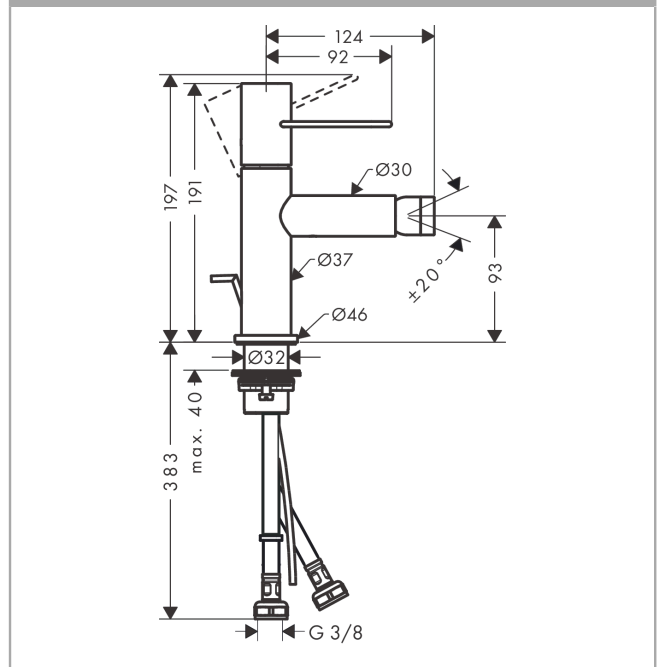

### product features

- consists of: single lever bidet mixer, waste set
- projection 126 mm
- aerator with ball pivot
- normal spray
- flow rate at 3 bar: 5 l/min
- ceramic cartridge
- temperature limitation adjustable
- suitable for continuous flow water heaters
- pop-up waste set G 1¼
- connection dimension: DN15

## Scale drawing

**AXOR Uno**  
**Single lever bidet mixer loop handle with pop-up waste set**  
 Surfaces: **Brushed Nickel**    Article Number: **38211820**

## Exploded Drawing

Year of production: >04/17

**AXOR Uno**  
**Single lever bidet mixer loop handle with pop-up waste set**  
 Surfaces: **Brushed Nickel** Article Number: **38211820**