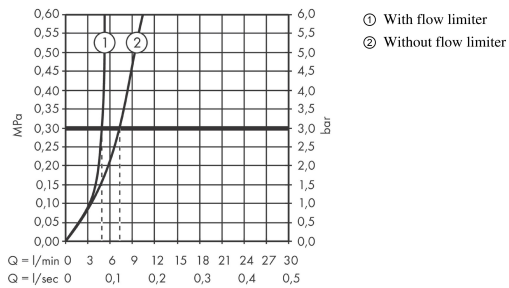

AXOR Uno
Single lever bidet mixer loop handle with pop-up waste set
Surfaces: **Brushed Nickel**   Article Number: **38211820**

Flowchart