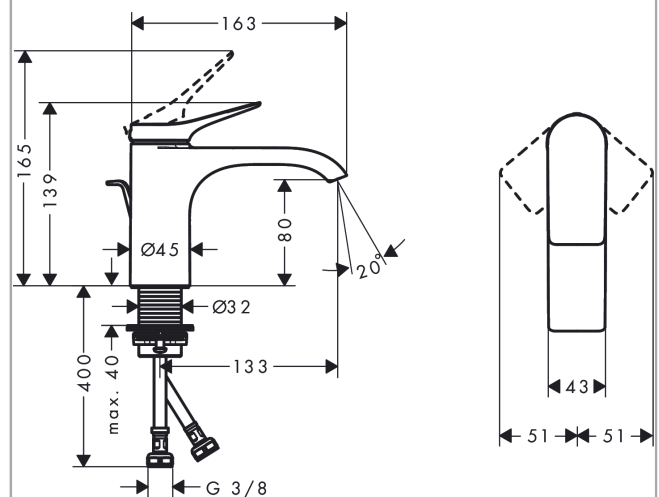

Vivenis

Single lever basin mixer 80 with pop-up waste set

Surfaces: **Chrome** Article Number: **75010000**

Description

product features

- consists of: single lever basin mixer, waste set
- ComfortZone 80
- projection 133 mm
- spray type: WaterfallStream
- maximum flow rate at 3 bar: 5 l/min
- ceramic cartridge
- temperature limitation adjustable
- suitable for continuous flow water heaters
- pop-up waste set G 1¼
- material waste set: metal
- connection type: G ¾ connections
- connection dimension: DN15

Technology

Design awards

reddot winner 2021

Product image

Scale drawing

Flowchart