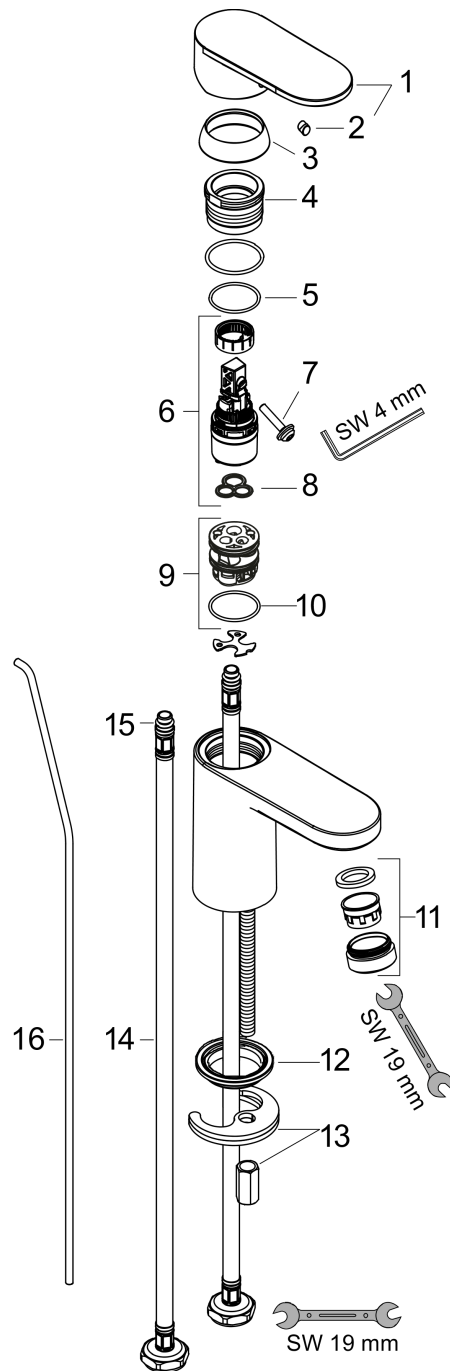

Vernis Blend

Single lever basin mixer 70 CoolStart with pop-up waste set

Surfaces: **Chrome** Article Number: **71584000**

Description

product features

- consists of: single lever basin mixer, waste set
- ComfortZone 70
- projection 89 mm
- spray type: normal spray
- swiveling spray former
- maximum flow rate at 3 bar: 5 l/min
- ceramic cartridge
- temperature limitation adjustable
- suitable for continuous flow water heaters
- material waste set: synthetic
- connection type: G ¾ connections
- connection dimension: DN15
- cold water in middle position
- pop-up waste set G 1¼

Technology

Product image

Scale drawing

Vernis Blend

Single lever basin mixer 70 CoolStart with pop-up waste set

Surfaces: **Chrome** Article Number: **71584000**

Flowchart

Vernis Blend
Single lever basin mixer 70 CoolStart with pop-up waste set
 Surfaces: **Chrome** Article Number: **71584000**

Exploded Drawing

Year of production: >01/21

Vernis Blend

Single lever basin mixer 70 CoolStart with pop-up waste set

Surfaces: **Chrome** Article Number: **71584000**

Spare part list

Year of production: >01/21

Pos.	Description	Article Number	Price	PU
1	handle	93678000	-	1
2	screw cover	96338000	-	1
3	flange	93680000	-	1
4	nut	93681000	-	1
5	O-ring 24x1,5	98434000	-	1
6	cartridge, assy	97685000	-	1
7	locking screw for handle	95140000	-	1
8	seal	98865000	-	1
9	adapter for cartridge	98866000	-	1
10	O-ring 23x2	98398000	-	1
11	aerator swivelling M24x1 (5 l/min)	93834000	-	1
12	seal Ø 42	98722000	-	1
13	fixing set	96016000	-	1
14	connection hose 450 mm M8x0,75 G3/8	97206000	-	1
15	O-ring 7x1,5	98422000	-	1
16	pull rod	93683000	-	1
a	pop up waste	92168000	-	1