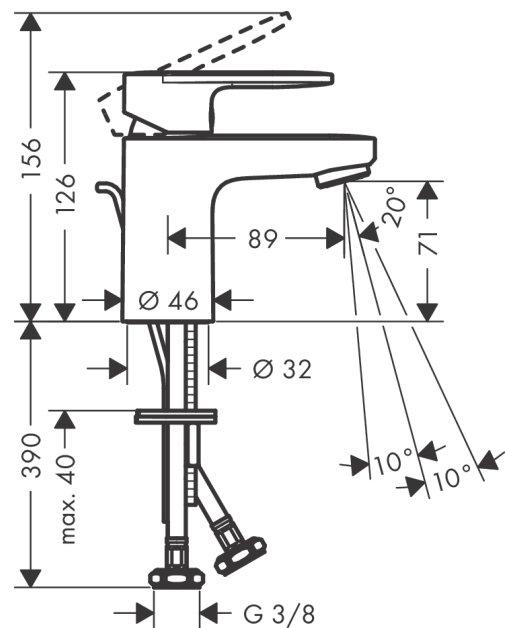

Vernis Blend

Single lever basin mixer 70 CoolStart with pop-up waste set

Surfaces: **Chrome** Article Number: **71584000**

Description

product features

- consists of: single lever basin mixer, waste set
- ComfortZone 70
- projection 89 mm
- spray type: normal spray
- swiveling spray former
- maximum flow rate at 3 bar: 5 l/min
- ceramic cartridge
- temperature limitation adjustable
- suitable for continuous flow water heaters
- material waste set: synthetic
- connection type: G ¾ connections
- connection dimension: DN15
- cold water in middle position
- pop-up waste set G 1¼

Technology

Product image

Scale drawing

Vernis Blend

Single lever basin mixer 70 CoolStart with pop-up waste set

Surfaces: **Chrome** Article Number: **71584000**

Flowchart

Vernis Blend
Single lever basin mixer 70 CoolStart with pop-up waste set
 Surfaces: **Chrome** Article Number: **71584000**

Exploded Drawing

Year of production: >01/21

Vernis Blend

Single lever basin mixer 70 CoolStart with pop-up waste set

Surfaces: **Chrome** Article Number: **71584000**

Spare part list

Year of production: >01/21

Pos.	Description	Article Number	Price	PU
1	handle	93678000	-	1
2	screw cover	96338000	-	1
3	flange	93680000	-	1
4	nut	93681000	-	1
5	O-ring 24x1,5	98434000	-	1
6	cartridge, assy	97685000	-	1
7	locking screw for handle	95140000	-	1
8	seal	98865000	-	1
9	adapter for cartridge	98866000	-	1
10	O-ring 23x2	98398000	-	1
11	aerator swivelling M24x1 (5 l/min)	93834000	-	1
12	seal Ø 42	98722000	-	1
13	fixing set	96016000	-	1
14	connection hose 450 mm M8x0,75 G3/8	97206000	-	1
15	O-ring 7x1,5	98422000	-	1
16	pull rod	93683000	-	1
a	pop up waste	92168000	-	1