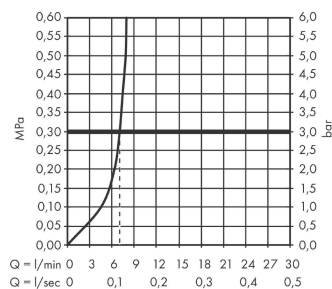

Vivenis

Single lever bidet mixer with pop-up waste set

Surfaces: **Matt Black** Article Number: **75200670**

Description

product features

- consists of: single lever bidet mixer, waste set
- projection 130 mm
- ball-pivot joint
- spray type: laminar spray
- maximum flow rate at 3 bar: 7,5 l/min
- ceramic cartridge
- temperature limitation adjustable
- suitable for continuous flow water heaters
- pop-up waste set G 1¼
- material waste set: metal
- connection type: G ¾ connections
- connection dimension: DN15

Design awards

reddot winner 2021

Product image

Scale drawing

Flowchart