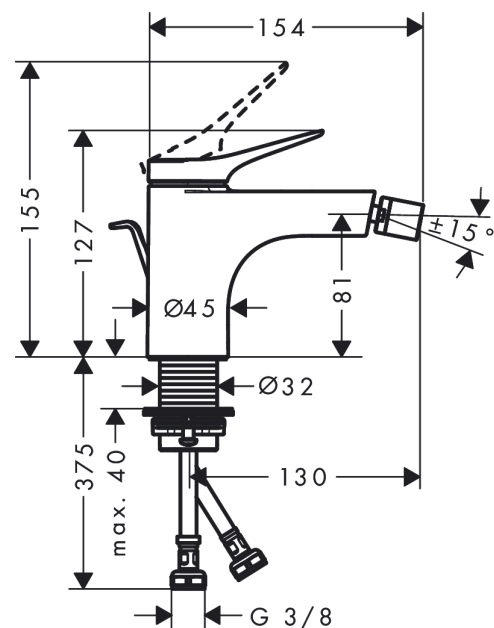

Vivenis

Single lever bidet mixer with pop-up waste set

Surfaces: **Matt Black** Article Number: **75200670**

Description

product features

- consists of: single lever bidet mixer, waste set
- projection 130 mm
- ball-pivot joint
- spray type: laminar spray
- maximum flow rate at 3 bar: 7,5 l/min
- ceramic cartridge
- temperature limitation adjustable
- suitable for continuous flow water heaters
- pop-up waste set G 1¼
- material waste set: metal
- connection type: G ¾ connections
- connection dimension: DN15

Design awards

reddot winner 2021

Product image

Scale drawing

Flowchart

Vivenis

Single lever bidet mixer with pop-up waste set

Surfaces: **Matt Black** Article Number: **75200670**

Exploded Drawing

Year of production: >06/21

Vivenis**Single lever bidet mixer with pop-up waste set**Surfaces: **Matt Black** Article Number: **75200670****Spare part list**

Year of production: >06/21

Pos.	Description	Article Number	Price	PU
1	handle	94277670	-	1
2	screw cover	93735610	-	1
3	escutcheon	94027670	-	1
4	nut	93995000	-	1
5	O-ring 35x1,5	92114000	-	1
6	cartridge, assy	93897000	-	1
7	seal	95008000	-	1
8	O-ring 35x2	92604000	-	1
9	adapter for cartridge	98750000	-	1
10	O-Ring 30x2	98186000	-	1
11	ball joint	97362670	-	1
12	aerator laminar M16x1 (7 l/min)	97360670	-	1
13	connection hose 450 mm M8x0,75 G3/8	97206000	-	1
14	O-ring 6,6x1,6	93019000	-	1
15	flat seal	98749000	-	1
16	fixing set (Ø 32)	13961000	-	1
17	lever collar	97548000	-	1
18	pull rod	96657000	-	1
a	pop up waste	94139670	-	1
b	fixation extension 35 mm	13898000	-	1