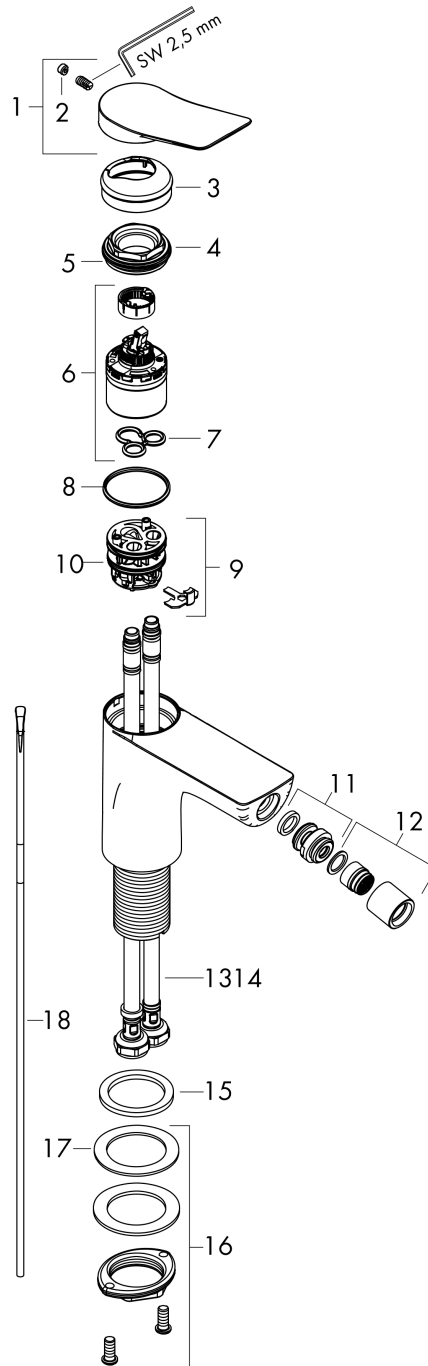

Vivenis

Single lever bidet mixer with pop-up waste set

Surfaces: **Matt Black** Article Number: **75200670**

Description

product features

- consists of: single lever bidet mixer, waste set
- projection 130 mm
- ball-pivot joint
- spray type: laminar spray
- maximum flow rate at 3 bar: 7,5 l/min
- ceramic cartridge
- temperature limitation adjustable
- suitable for continuous flow water heaters
- pop-up waste set G 1¼
- material waste set: metal
- connection type: G ¾ connections
- connection dimension: DN15

Design awards

reddot winner 2021

Product image

Scale drawing

Flowchart

Vivenis

Single lever bidet mixer with pop-up waste set

Surfaces: **Matt Black** Article Number: **75200670**

Exploded Drawing

Year of production: >06/21

Vivenis**Single lever bidet mixer with pop-up waste set**Surfaces: **Matt Black** Article Number: **75200670****Spare part list**

Year of production: >06/21

Pos.	Description	Article Number	Price	PU
1	handle	94277670	-	1
2	screw cover	93735610	-	1
3	escutcheon	94027670	-	1
4	nut	93995000	-	1
5	O-ring 35x1,5	92114000	-	1
6	cartridge, assy	93897000	-	1
7	seal	95008000	-	1
8	O-ring 35x2	92604000	-	1
9	adapter for cartridge	98750000	-	1
10	O-Ring 30x2	98186000	-	1
11	ball joint	97362670	-	1
12	aerator laminar M16x1 (7 l/min)	97360670	-	1
13	connection hose 450 mm M8x0,75 G3/8	97206000	-	1
14	O-ring 6,6x1,6	93019000	-	1
15	flat seal	98749000	-	1
16	fixing set (Ø 32)	13961000	-	1
17	lever collar	97548000	-	1
18	pull rod	96657000	-	1
a	pop up waste	94139670	-	1
b	fixation extension 35 mm	13898000	-	1