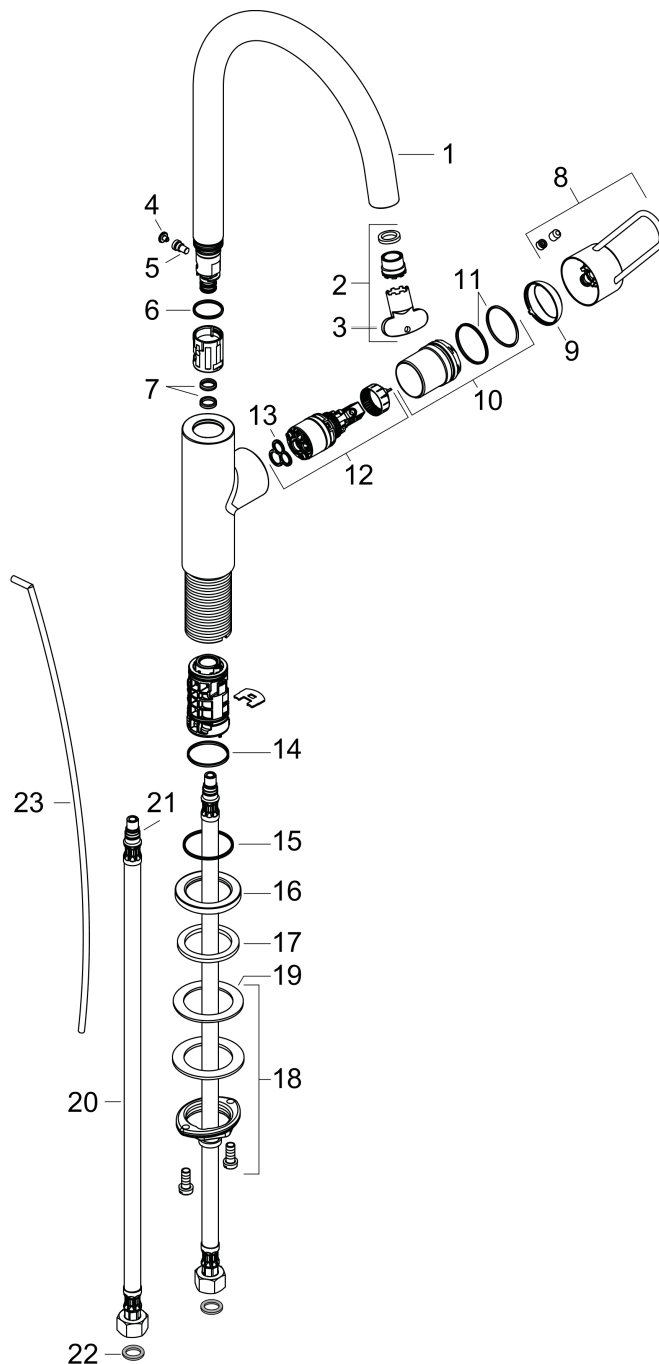

## Scale drawing

**AXOR Uno**  
**Single lever basin mixer 240 loop handle with pop-up waste set**  
Surfaces: **Chrome** Article Number: **38036000**

## Flowchart

- ① With flow limiter
- ② Without flow limiter

**AXOR Uno**  
**Single lever basin mixer 240 loop handle with pop-up waste set**  
 Surfaces: **Chrome** Article Number: **38036000**

## Exploded Drawing

Year of production: >07/17

**AXOR Uno**  
**Single lever basin mixer 240 loop handle with pop-up waste set**  
 Surfaces: **Chrome** Article Number: **38036000**

## Spare part list

Year of production: >07/17

Pos.	Description	Article Number	PC	PU
1	spout cpl.	93119000	0	1
2	aerator laminar M16,5x1 (5 l/min)	93118000	0	1
3	special tool	98987000	0	1
4	plug	93117000	0	1
5	screw	93088000	0	1
6	O-ring 18x1,5	98231000	0	1
7	O-ring 8x2	98112000	0	1
8	handle	93120000	0	1
9	flange	92625000	0	1
10	nut	93123000	0	1
11	O-ring 27x1,5	92527000	0	1
12	cartridge, assy	97685000	0	1
13	seal	98865000	0	1
14	O-ring 26x1,5	98390000	0	1
15	O-ring 30x1,5	98433000	0	1
16	escutcheon Ø 46 mm	95268000	0	1
17	flat seal	98749000	0	1
18	fixing set (Ø 32)	13961000	0	1
19	lever collar	97548000	0	1
20	connection hose 600 mm M8x0,75 G3/8	96556000	0	1
21	O-ring 7x1,5	98422000	0	1
22	sealing set	95581000	0	1
23	pull rod	97158000	0	1
a	pop up waste	94139000	0	1
b	fixation extension 35 mm	13898000	0	1