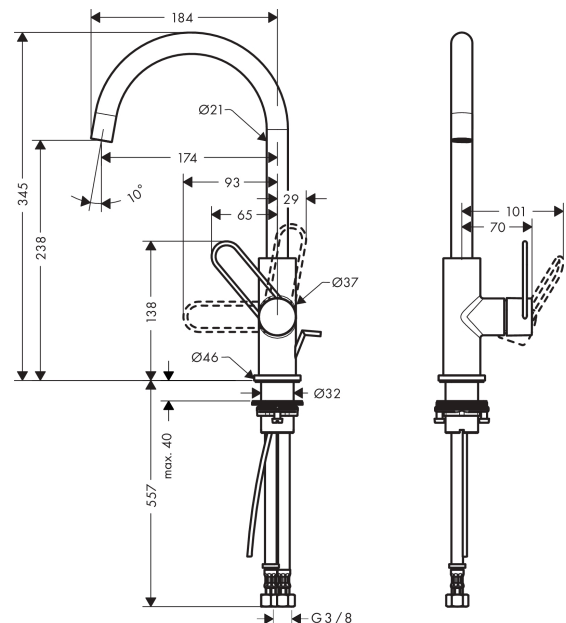

### product features

- consists of: single lever basin mixer, waste set
- ComfortZone 240
- projection 174 mm
- swivel range 115°
- normal spray
- flow rate at 3 bar: 5 l/min
- ceramic cartridge
- temperature limitation adjustable
- suitable for continuous flow water heaters
- pop-up waste set G 1¼
- connection dimension: DN15

## Scale drawing

**AXOR Uno**  
**Single lever basin mixer 240 loop handle with pop-up waste set**  
Surfaces: **Chrome** Article Number: **38036000**

## Exploded Drawing

Year of production: >07/17

**AXOR Uno**  
**Single lever basin mixer 240 loop handle with pop-up waste set**  
 Surfaces: **Chrome** Article Number: **38036000**

## Spare part list

Year of production: >07/17

Pos.	Description	Article Number	PC	PU
1	spout cpl.	93119000	0	1
2	aerator laminar M16,5x1 (5 l/min)	93118000	0	1
3	special tool	98987000	0	1
4	plug	93117000	0	1
5	screw	93088000	0	1
6	O-ring 18x1,5	98231000	0	1
7	O-ring 8x2	98112000	0	1
8	handle	93120000	0	1
9	flange	92625000	0	1
10	nut	93123000	0	1
11	O-ring 27x1,5	92527000	0	1
12	cartridge, assy	97685000	0	1
13	seal	98865000	0	1
14	O-ring 26x1,5	98390000	0	1
15	O-ring 30x1,5	98433000	0	1
16	escutcheon Ø 46 mm	95268000	0	1
17	flat seal	98749000	0	1
18	fixing set (Ø 32)	13961000	0	1
19	lever collar	97548000	0	1
20	connection hose 600 mm M8x0,75 G3/8	96556000	0	1
21	O-ring 7x1,5	98422000	0	1
22	sealing set	95581000	0	1
23	pull rod	97158000	0	1
a	pop up waste	94139000	0	1
b	fixation extension 35 mm	13898000	0	1