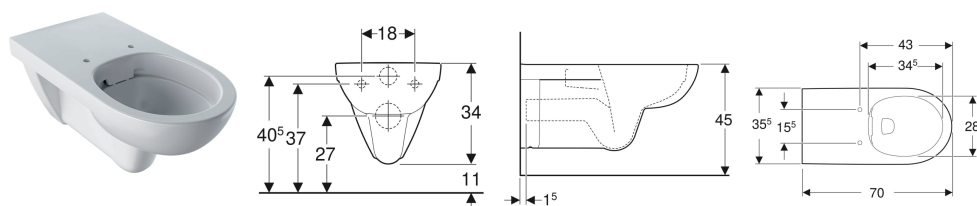

Geberit Selnova Comfort wall-hung WC, washdown, large projection, Rimfree

Example image

Application purposes

- For concealed cisterns
- For pressure flushing valves
- Suitable for use by wheelchair users

Characteristics

- Wall-hung

To order additionally

- WC seat

- Washdown WC
- Rimfree
- Type 1, full flush volume 6 / 4 l, in accordance with EN 997
- Type 2 in accordance with EN 997
- Large projection

Technical data

Product material | Vitreous china

- Extended flush pipe

Art. no.	Colour / surface	B	H	T
501.046.00.7	white	35.5 cm	34 cm	70 cm

Accessories

- Geberit connection set for wall-hung WC, length 30 cm
- Geberit fastening material for wall-hung WCs and wall-hung bidets
- Geberit Selnova Comfort spacer for wall-hung WC

• Depending on the installation type, a Geberit connection set for wall-hung WC, length 30 cm is required for mounting

- Recommended for Geberit Sigma concealed cisterns