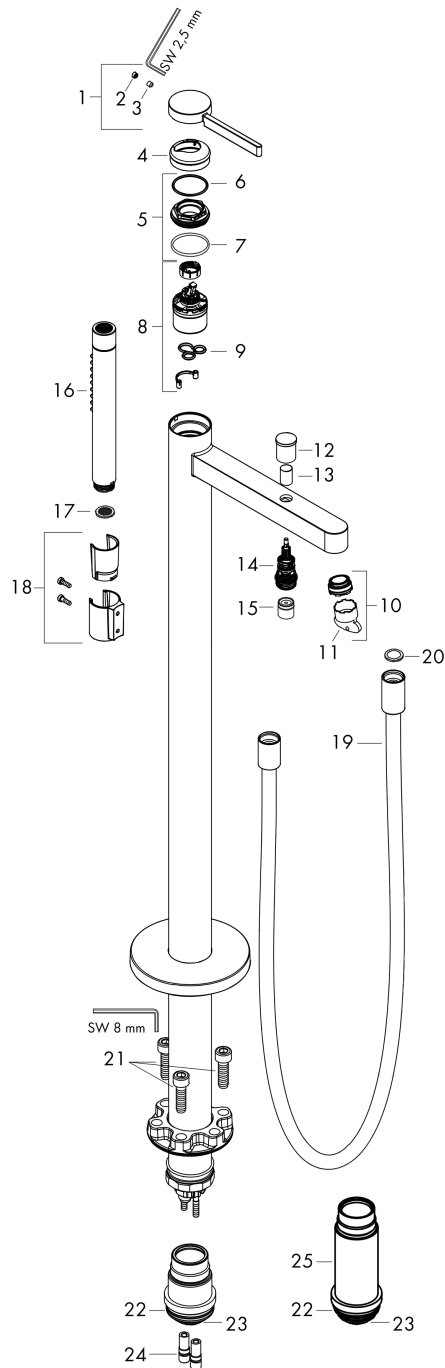

##### product features

- consists of: single lever bath mixer floor standing, baton hand shower, shower hose, shower holder
- 2 functions
- projection 210 mm
- connection type: basic set
- spray type mixer: normal spray
- spray type hand shower: Rain, Mono
- maximum flow rate at 3 bar: 25,6 l/min
- flow rate for bath spout at 3 bar: 20,6 l/min
- flow rate of hand shower at 3 bar: 13,6 l/min
- min. operating pressure: 1 bar
- max. operating pressure: 10 bar
- ceramic cartridge
- diverter with automatic resetting
- non-return valve
- connection dimension: DN15

#### Product image

#### Scale drawing

**Finoris**  
**Single lever bath mixer floor-standing**  
 Surfaces: **Chrome** Article Number: **76445000**

**Flowchart**

**Finoris**  
**Single lever bath mixer floor-standing**  
 Surfaces: **Chrome** Article Number: **76445000**

**Exploded Drawing**

Year of production: >06/21

**Finoris****Single lever bath mixer floor-standing**Surfaces: **Chrome** Article Number: **76445000****Spare part list**

Year of production: &gt;06/21

Pos.	Description	Article Number	Price	PU
1	handle	93993000	-	1
2	screw cover	93735460	-	1
3	hollow set screw M5x5	98446000	-	1
4	escutcheon	93994000	-	1
5	nut	93995000	-	1
6	O-ring 33x2	98154000	-	1
7	O-ring 35x2	92604000	-	1
8	cartridge, assy	93895000	-	1
9	seal	95008000	-	1
10	aerator M24x1 (38 l/min)	93965000	-	1
11	service tool	93750000	-	1
12	diverter knob	97981000	-	1
13	sleeve	97979000	-	1
14	selector	97978000	-	1
15	non return valve	97980000	-	1
16	shower hose 1,25 m	28282000	-	1
17	seal	98058000	-	1
18	handshower	28532000	-	1
19	filter packing	94246000	-	1
20	shower holder, assy	96295000	-	1
21	hexagon socket screw M10x35	97670000	-	1
22	O-ring 44x2,5	98162000	-	1
23	O-ring 29x3	98371000	-	1
24	O-ring 7x2	98419000	-	1
25	extension set 60 mm	93882000	-	1