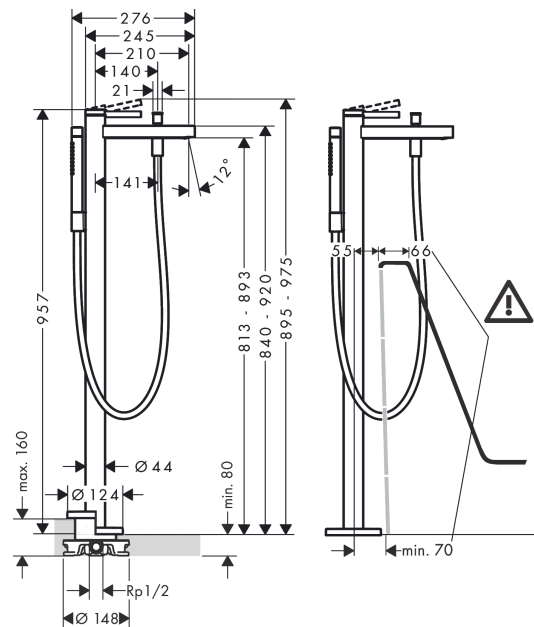

Finoris

Single lever bath mixer floor-standing

Surfaces: **Chrome** Article Number: **76445000**

Description

product features

- consists of: single lever bath mixer floor standing, baton hand shower, shower hose, shower holder
- 2 functions
- projection 210 mm
- connection type: basic set
- spray type mixer: normal spray
- spray type hand shower: Rain, Mono
- maximum flow rate at 3 bar: 25,6 l/min
- flow rate for bath spout at 3 bar: 20,6 l/min
- flow rate of hand shower at 3 bar: 13,6 l/min
- min. operating pressure: 1 bar
- max. operating pressure: 10 bar
- ceramic cartridge
- diverter with automatic resetting
- non-return valve
- connection dimension: DN15

Technology

Design awards

reddot winner 2021

Product image

Scale drawing