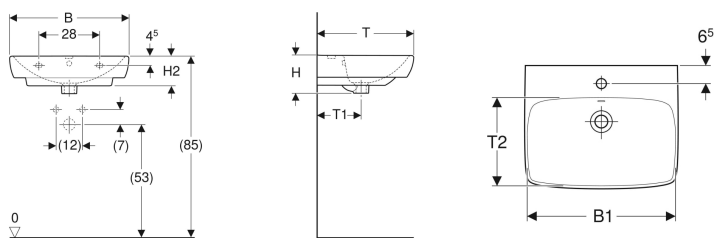

Geberit Selnova Square washbasin

Example image

Characteristics

- Can be combined with half pedestal
- Can be combined with full pedestal

Technical data

Product material

Vitreous china

| Art. no. | Colour / surface | Tap hole | Overflow | B | B1 | Cabinet width | H | H1 | H2 | H3 | T | T1 | T2 |
|--------------|------------------|----------|----------|-------|---------|---------------|-------|-------|---------|---------|-------|-------|---------|
| 501.462.00.6 | white | centred | visible | 55 cm | 47.5 cm | 46.4 cm | 17 cm | 83 cm | 14 cm | 78.5 cm | 44 cm | 20 cm | 29 cm |
| 501.464.00.6 | white | centred | visible | 60 cm | 54.5 cm | 49.3 cm | 18 cm | 85 cm | 14.5 cm | 79.5 cm | 46 cm | 21 cm | 30.5 cm |
| 501.465.00.7 | white | centred | visible | 65 cm | 61 cm | 54.4 cm | 18 cm | 85 cm | 14.5 cm | 79.5 cm | 48 cm | 21 cm | 32 cm |

Accessories

- Geberit fastening material for washbasin

- Geberit Abalona Square full pedestal only for washbasins 55–60 cm
- Geberit Abalona full pedestal only for washbasins 65 cm