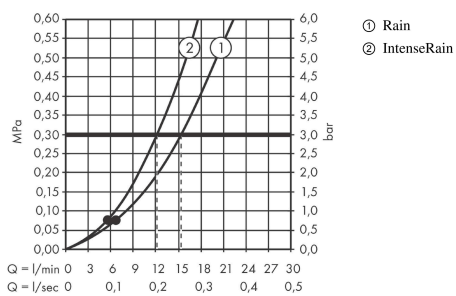

Vernis Blend

Shower holder set Vario with shower hose 160 cm

Surfaces: **Chrome** Article Number: **26273000**

Description

product features

- consists of: hand shower, shower holder, shower hose
- shower head size: 100 mm
- spray type: Rain, IntenseRain
- spray type adjustment by turning spray disc
- maximum flow rate at 3 bar: 15,2 l/min

Technology

Product image

Scale drawing

Flowchart

The consumption was measured in combination with the appropriate fittings (thermostat/mixer/ in-wall valve) to reflect actual application in practice.