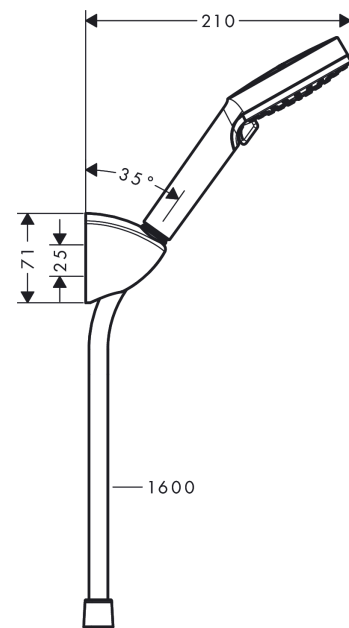

Vernis Blend

Shower holder set Vario with shower hose 160 cm

Surfaces: **Chrome** Article Number: **26273000**

Description

product features

- consists of: hand shower, shower holder, shower hose
- shower head size: 100 mm
- spray type: Rain, IntenseRain
- spray type adjustment by turning spray disc
- maximum flow rate at 3 bar: 15,2 l/min

Technology

Product image

Scale drawing

Flowchart

The consumption was measured in combination with the appropriate fittings (thermostat/mixer/ in-wall valve) to reflect actual application in practice.