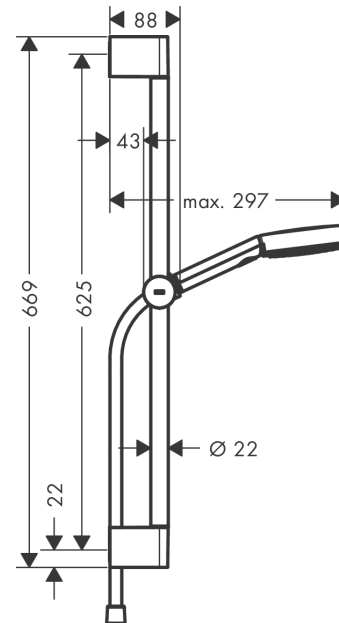

Pulsify Select

Shower set 105 3jet Relaxation EcoSmart with shower bar 65 cm

Surfaces: **Chrome** Article Number: **24161000**

Description

product features

- consists of: hand shower, slider, shower bar, shower hose
- shower head size: 105 mm
- spray type: PowderRain, IntenseRain, Massage spray
- convenient diversion via Select button
- maximum flow rate at 3 bar: 8,2 l/min
- minimum flow pressure: 1,2 bar
- wall supports of plastic
- stand pipe length: 669 mm
- shower bar diameter: 22 mm
- profile stand pipe: round
- drilling distance 625 mm
- height-adjustable slider with locking push-button slider

Technology

Design awards

reddot winner 2021

Product image

Scale drawing

Pulsify Select

Shower set 105 3jet Relaxation EcoSmart with shower bar 65 cm

Surfaces: **Chrome** Article Number: **24161000**

Flowchart

The consumption was measured in combination with the appropriate fittings (thermostat/mixer/in-wall valve) to reflect actual application in practice.