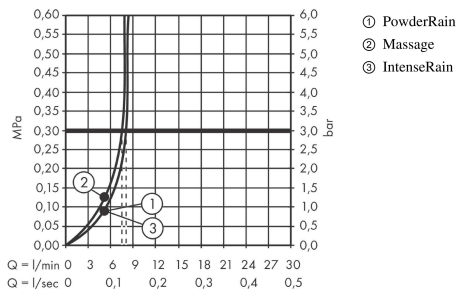

Pulsify Select

Shower set 105 3jet Relaxation EcoSmart with shower bar 65 cm

Surfaces: **Chrome** Article Number: **24161000**

Description

product features

- consists of: hand shower, slider, shower bar, shower hose
- shower head size: 105 mm
- spray type: PowderRain, IntenseRain, Massage spray
- convenient diversion via Select button
- maximum flow rate at 3 bar: 8,2 l/min
- minimum flow pressure: 1,2 bar
- wall supports of plastic
- stand pipe length: 669 mm
- shower bar diameter: 22 mm
- profile stand pipe: round
- drilling distance 625 mm
- height-adjustable slider with locking push-button slider

Technology

Design awards

reddot winner 2021

Product image

Scale drawing

Pulsify Select

Shower set 105 3jet Relaxation EcoSmart with shower bar 65 cm

Surfaces: **Chrome** Article Number: **24161000**

Flowchart

The consumption was measured in combination with the appropriate fittings (thermostat/mixer/in-wall valve) to reflect actual application in practice.