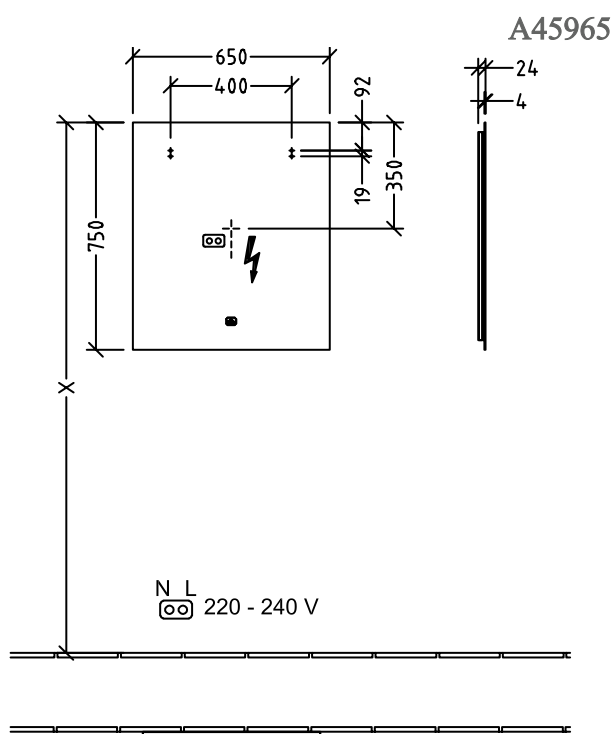

### 1 . POSITION

<b>Model</b>	<b>A45965</b>
Collection	More to See Lite
PROJECTS	DESIGN
Width	650 mm
Height	750 mm
Depth	24 mm
Description	Glass fastening set included with all-round LED wall lighting (replaceable) IP 44 After retrofitting with the ZigBee® Home Automation Kit C004 00, lighting can be controlled via your Smart Home environment. The illuminated mirror can be switched on and off via the sensor switch, The mirror can be connected via the ZigBee® Home Automation Standard with all hubs/gateways that use this transmission standard, such as Philips Hue Bridge or suitable Amazon Echo models. 1x 23,52 W 2700 K (warm white) to 6500 K (daylight white)
Specification texts	More to See Lite; Mirror; Glass; Size: 650 x 750 x 24 mm; Rectangle; fastening set included; with all-round LED wall lighting (replaceable); IP 44; After retrofitting with the ZigBee® Home Automation Kit C004 00, lighting can be controlled via your Smart Home environment. The illuminated mirror can be switched on and off via the sensor switch, The mirror can be connected via the ZigBee® Home Automation Standard with all hubs/gateways that use this transmission standard, such as Philips Hue Bridge or suitable Amazon Echo models.; 1x 23,52 W; 2700 K (warm white) to 6500 K (daylight white)

COLOURS

PREVIEW

COLOUR NAME

ARTICLE NUMBER

EAN

A4596500

4062373819227

TECHNICAL DRAWINGS