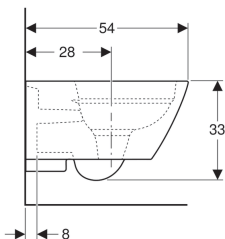

**Geberit Smyle Square wall-hung WC, washdown, shrouded, Rimfree**

**Application purposes**

- For concealed cisterns
- For pressure flushing valves

**Characteristics**

- Wall-hung
- Washdown WC
- Rimfree
- Class 1, full flush volume 6 / 5 l, in accordance with EN 997
- Flushes with 4.5 l

- Shrouded

**Technical data**

Material | Vitreous china

**Scope of delivery**

- Fastening material

**To order additionally**

- WC seat

Art. no.	Surface / colour	B	H	T	
500.208.01.1	white	35 cm	33 cm	54 cm	NEW

**Accessories**

- Geberit connection set for wall-hung WC, length 30 cm
- Geberit Smyle Square WC seat, slim design
- Geberit Smyle Square WC seat, slim design, sandwich shape

- Depending on the installation type, a Geberit connection set for wall-hung WC, length 30 cm is required for mounting