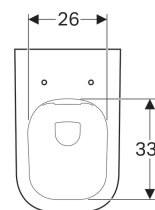

**Geberit Smyle Square wall-hung WC, washdown, shrouded, Rimfree**

**Application purposes**

- For concealed cisterns
- For pressure flushing valves

**Characteristics**

- Wall-hung
- Washdown WC
- Rimfree
- Class 1, full flush volume 6 / 5 l, in accordance with EN 997
- Flushes with 4.5 l

- Shrouded

**Technical data**

Material | Vitreous china

**Scope of delivery**

- Fastening material

**To order additionally**

- WC seat

Art. no.	Surface / colour	B	H	T	
500.208.01.1	white	35 cm	33 cm	54 cm	NEW

**Accessories**

- Geberit connection set for wall-hung WC, length 30 cm
- Geberit Smyle Square WC seat, slim design
- Geberit Smyle Square WC seat, slim design, sandwich shape

- Depending on the installation type, a Geberit connection set for wall-hung WC, length 30 cm is required for mounting