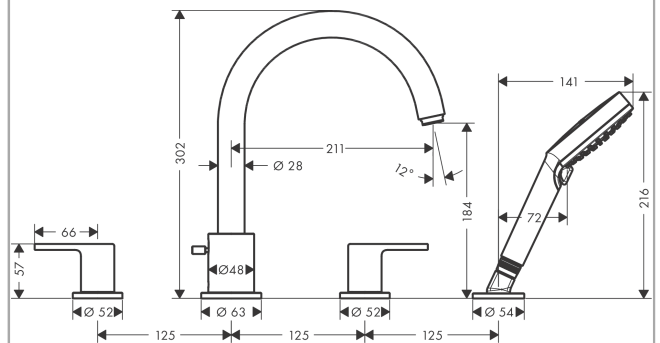

Vernis Shape

4-hole rim mounted bath mixer

Surfaces: **Chrome** Article Number: **71459000**

Description

product features

- consists of: 4-hole rim mounted bath mixer, hand shower
- 2 functions
- projection 211 mm
- connection type: G ½
- spray type mixer: normal spray
- spray type hand shower: Rain, IntenseRain
- maximum pull-out length of hand shower: 1.60 m
- maximum flow rate at 3 bar: 25 l/min
- flow rate for bath spout at 3 bar: 25 l/min
- flow rate of hand shower at 3 bar: 17 l/min
- ceramic valves hot/ cold 90°
- non-return valve
- suitable for continuous flow water heaters
- connection dimension: DN15
- maintenance opening required

Technology

Product image

Scale drawing

Vernis Shape

4-hole rim mounted bath mixer

Surfaces: **Chrome** Article Number: **71459000**

Flowchart