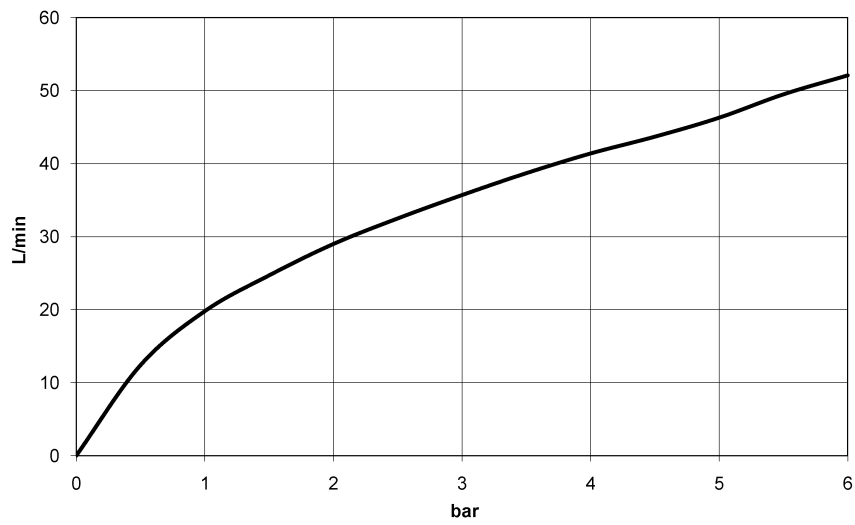

## Dimensional drawing

mm [inches]

All details in mm / inch = mm x 0.0394

Bath - Tara.

Concealed three-way diverter - Dark Platinum matt

Article number: 36 210 882-99

Date of manufacture from 4/1/2022

### Flow rate chart

Bath - Tara.

Concealed three-way diverter - Dark Platinum matt

Article number: 36 210 882-99

Date of manufacture from 4/1/2022