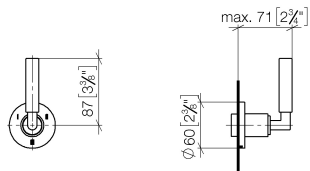

Bath - Tara.

Concealed three-way diverter - Dark Platinum matt

Article number: 36 210 882-99

Date of manufacture from 4/1/2022

- rotary diverter
- rosette 60 mm

Dark Platinum matt

Miscellaneous items are required for this article.

## Dimensional drawing

mm [inches]

All details in mm / inch = mm x 0.0394

Bath - Tara.

Concealed three-way diverter - Dark Platinum matt

Article number: 36 210 882-99

Date of manufacture from 4/1/2022

### Flow rate chart

Bath - Tara.

Concealed three-way diverter - Dark Platinum matt

Article number: 36 210 882-99

Date of manufacture from 4/1/2022

### Spare parts list

No.	Item Number	Name	Quantity used
1	90 90 03 303 10 90	diverter	1
2	09 23 30 023 90	nut	1
3	90 21 02 181 00 90	disc	1
4	09 27 89 117-99	rosette	1
5	09 31 11 294 90	pin	1
6	09 14 15 020 90	ring	1
7	09 24 05 002 90	nipple	1
8	09 29 06 022 90	spindle	1
9	09 14 10 060 90	seal	1
10	90 12 12 002 00 90	fixing cap	1
11	09 21 02 144-99	sleeve	1
12	04 20 88 052 10-99	handle	1
13	09 30 30 075 90	screw	1
14	09 30 11 029 90	disc	1
15	90 12 12 219 00-99	base	1
16	04 18 20 022 00-99	angle	1
17	09 20 88 052-99	handle	1