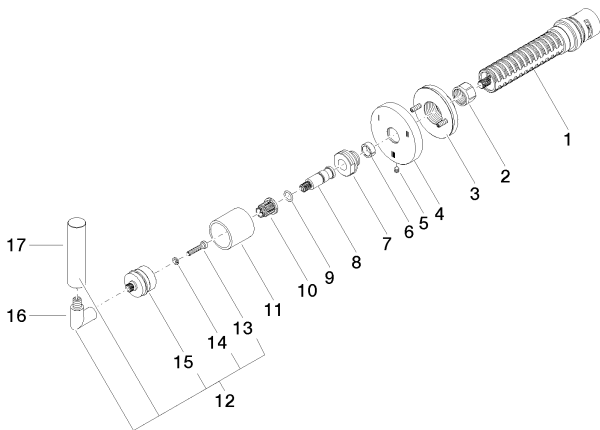

## Dimensional drawing

mm [inches]

All details in mm / inch = mm x 0.0394

Bath - Tara.

Concealed three-way diverter - Dark Platinum matt

Article number: 36 210 882-99

Date of manufacture from 4/1/2022

### Flow rate chart

Bath - Tara.

Concealed three-way diverter - Dark Platinum matt

Article number: 36 210 882-99

Date of manufacture from 4/1/2022

Article number: 36 210 882-99

Date of manufacture from 4/1/2022

35 203 970 90

Concealed three-way diverter

### Spare parts list

No.	Item Number	Name	Quantity used
1	90 90 03 303 10 90	diverter	1
2	09 23 30 023 90	nut	1
3	90 21 02 181 00 90	disc	1
4	09 27 89 117-99	rosette	1
5	09 31 11 294 90	pin	1
6	09 14 15 020 90	ring	1
7	09 24 05 002 90	nipple	1
8	09 29 06 022 90	spindle	1
9	09 14 10 060 90	seal	1
10	90 12 12 002 00 90	fixing cap	1
11	09 21 02 144-99	sleeve	1
12	04 20 88 052 10-99	handle	1
13	09 30 30 075 90	screw	1
14	09 30 11 029 90	disc	1
15	90 12 12 219 00-99	base	1
16	04 18 20 022 00-99	angle	1
17	09 20 88 052-99	handle	1