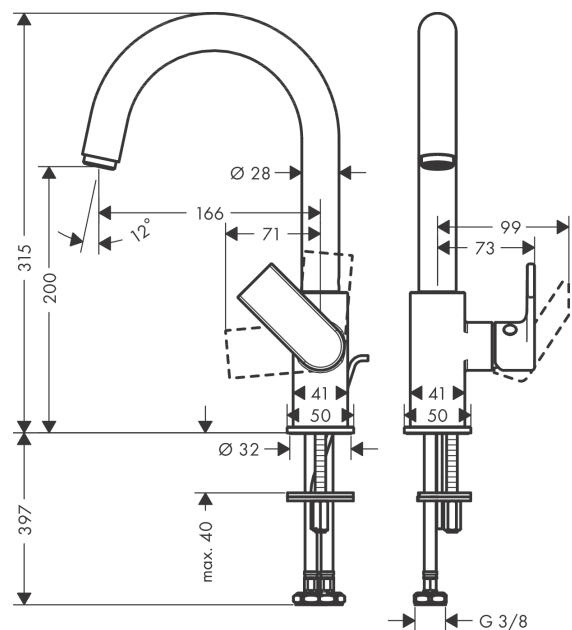

Vernis Shape

Single lever basin mixer with swivel spout and pop-up waste set

Surfaces: **Chrome** Article Number: **71564000**

Description

product features

- consists of: single lever basin mixer, waste set
- ComfortZone 200
- projection 166 mm
- swivel range 120°
- spray type: laminar spray
- maximum flow rate at 3 bar: 5 l/min
- ceramic cartridge
- suitable for continuous flow water heaters
- pop-up waste set G 1¼
- material waste set: synthetic
- connection type: G ¾ connections
- connection dimension: DN15

Technology

Product image

Scale drawing

Flowchart