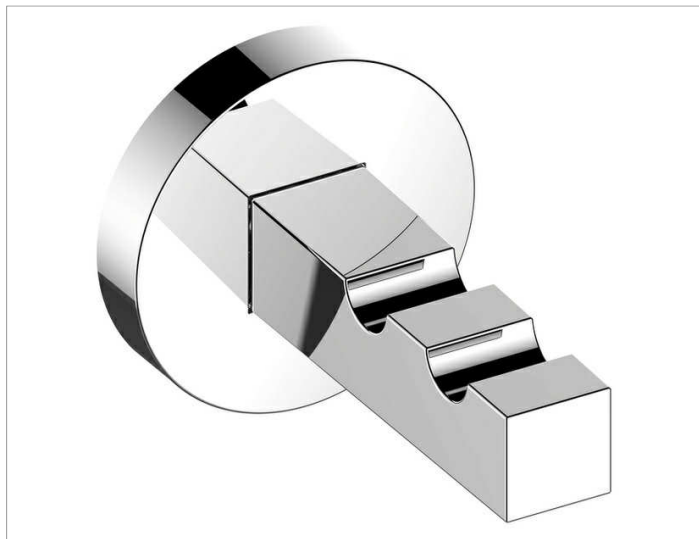

Edition 90

19015010000 Towel hook

PRODUCT

DRAWING

PRODUCT ATTRIBUTES

double

SURFACE

chrome-plated