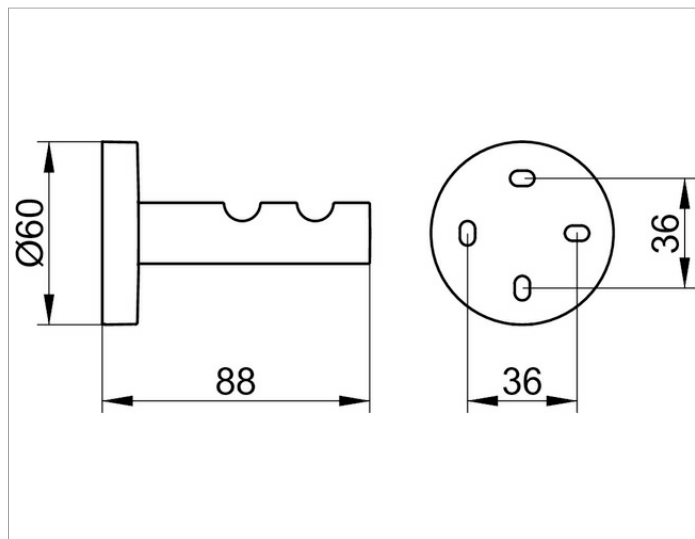

Edition 90

19015010000 Towel hook

PRODUCT

DRAWING

PRODUCT ATTRIBUTES

double

SURFACE

chrome-plated