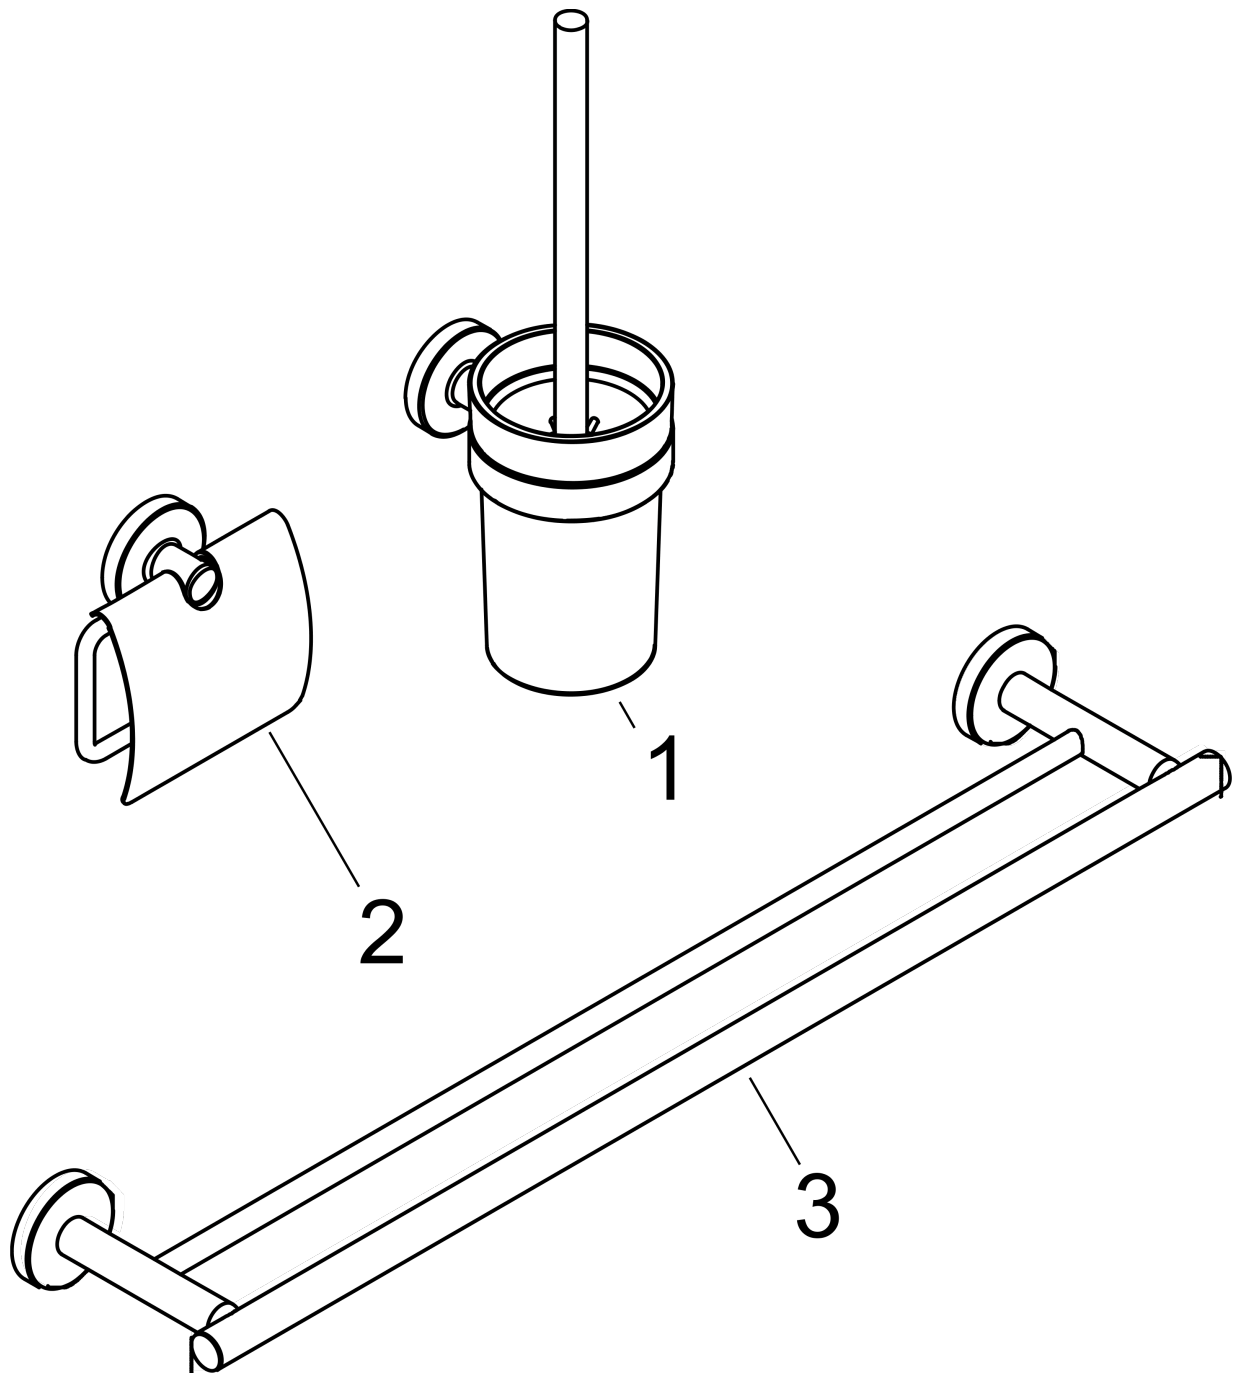

Logis Universal
Bath-accessory basic set 3 in 1
 Surfaces: **chrome** Art. no. : **41727000**

Description

product features

- Consists of: double bath towel rail, Toilet roll holder, toilet brush
- Material: brass

Article Details

Price excl. VAT £ 126.67

Product image

Logis Universal
Bath-accessory basic set 3 in 1
 Surfaces: **chrome** Art. no. : **41727000**

Exploded Drawing

Year of production: >04/18

Logis Universal
Bath-accessory basic set 3 in 1
 Surfaces: **chrome** Art. no. : **41727000**

Spare part list

Year of production: >04/18

Pos.	Description	Art. no.	Price	PU
1	-	41722000	-	1
2	-	41723000	-	1
3	-	41712000	-	1