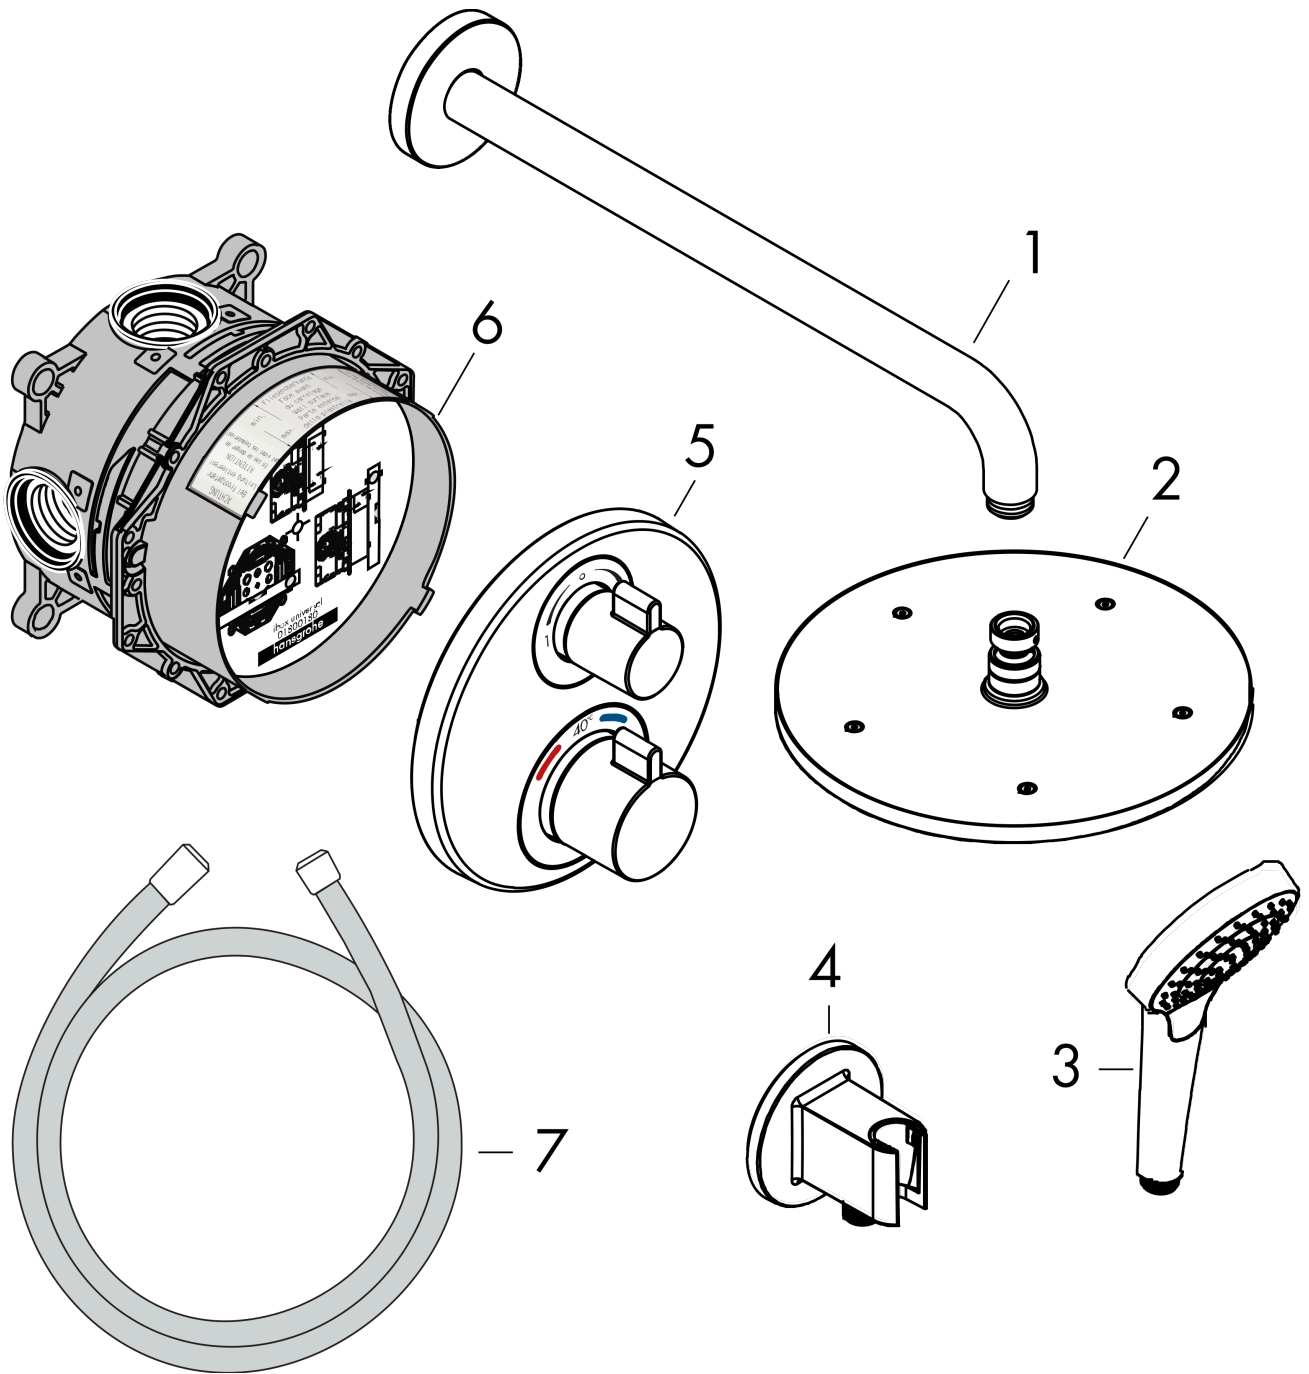

### product features

- consists of: overhead shower, hand shower, shower arm, Thermostat, basic set, wall outlet, shower hose
- shower head size: 280 mm
- spray type overhead shower: RainAir
- spray type hand shower: Rain, IntenseRain, TurboRain
- maximum flow rate at 3 bar: 15,6 l/min
- minimum flow pressure: 1 bar
- pivot connector prevent hose from tangling

## Scale drawing

## Flowchart

**Croma**  
**Shower system 280 1jet with Ecostat S**  
 Surfaces: **Chrome** Article Number: **27954000**

Exploded Drawing

Year of production: >11/20

**Croma**

**Shower system 280 1jet with Ecostat S**

Surfaces: **Chrome** Article Number: **27954000**

**Spare part list**

Year of production: >11/20

Pos.	Description	Article Number	Price	PU
1	shower arm 390 mm	27413000	-	1
2	head shower	26220000	-	1
3	handshower	26802400	-	1
4	-	26487000	-	1
5	-	15758000	-	1
6	concealed item	01800180	-	1
7	shower hose Isiflex'B 1,25 m	28272000	-	1