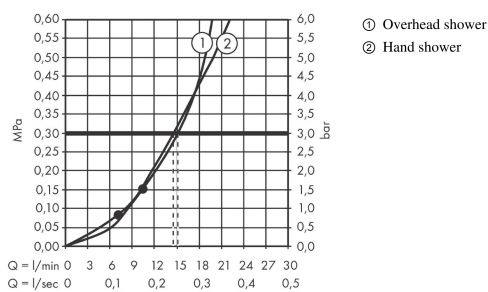

Croma
Shower system 280 1jet with Ecostat S
Surfaces: **Chrome** Article Number: **27954000**

Description

product features

- consists of: overhead shower, hand shower, shower arm, Thermostat, basic set, wall outlet, shower hose
- shower head size: 280 mm
- spray type overhead shower: RainAir
- spray type hand shower: Rain, IntenseRain, TurboRain
- maximum flow rate at 3 bar: 15,6 l/min
- minimum flow pressure: 1 bar
- pivot connector prevent hose from tangling

Technology

Product image

Scale drawing

Flowchart