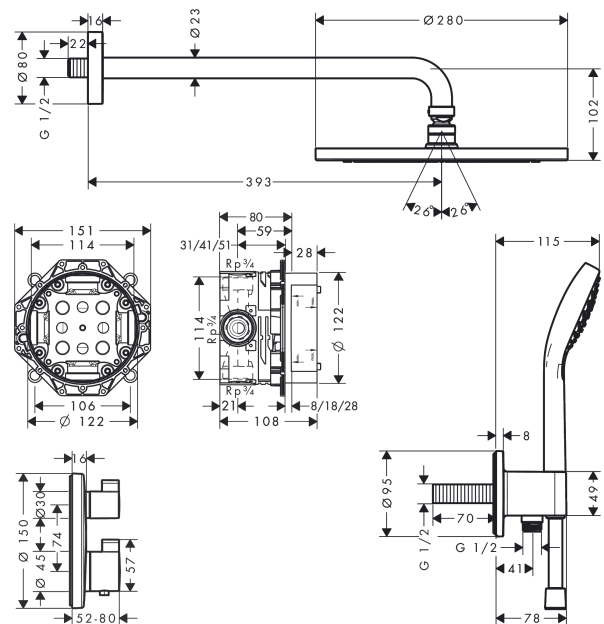

**Croma**  
**Shower system 280 1jet with Ecostat S**  
 Surfaces: **Chrome** Article Number: **27954000**

### product features

- consists of: overhead shower, hand shower, shower arm, Thermostat, basic set, wall outlet, shower hose
- shower head size: 280 mm
- spray type overhead shower: RainAir
- spray type hand shower: Rain, IntenseRain, TurboRain
- maximum flow rate at 3 bar: 15,6 l/min
- minimum flow pressure: 1 bar
- pivot connector prevent hose from tangling

## Scale drawing

Surfaces: **Chrome** Article Number: **27954000**

**Spare part list**

Year of production: >11/20

Pos.	Description	Article Number	Price	PU
1	shower arm 390 mm	27413000	-	1
2	head shower	26220000	-	1
3	handshower	26802400	-	1
4	-	26487000	-	1
5	-	15758000	-	1
6	concealed item	01800180	-	1
7	shower hose Isiflex'B 1,25 m	28272000	-	1