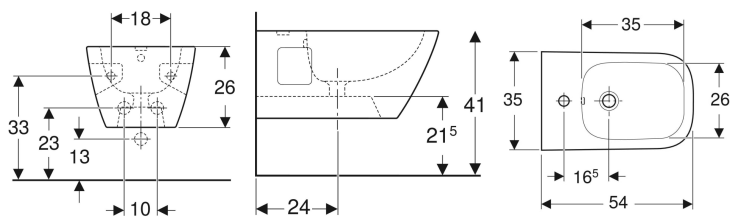

**Geberit Selnova Square wall-hung bidet, semi-shrouded**

Example image

**Application purposes**

- For single-hole taps with flexible hoses

**Characteristics**

- Wall-hung

- Hidden water supply connection
- Semi-shrouded

**Technical data**

Product material | Vitreous china

Art. no.	Colour / surface	Overflow	B	H	T
501.547.01.7	white	visible	35 cm	26 cm	54 cm

**Accessories**

- Geberit fastening material for wall-hung WCs and wall-hung bidets