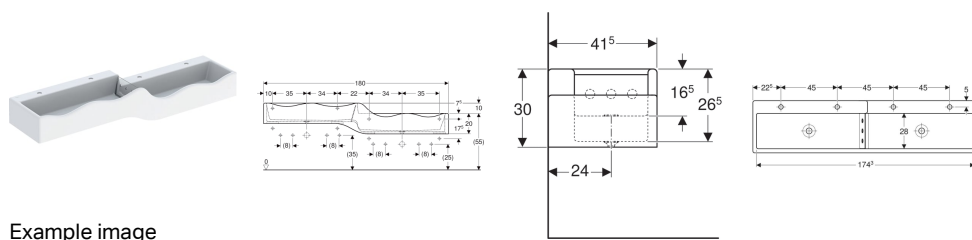

Geberit Bambini play and washspace, for four washbasin taps, lower basin on the right

Example image

Application purposes

- For mounting on mounting brackets
- For children
- For schools, childcare facilities and other educational facilities

Characteristics

- 4 washbasin areas
- 2 outlets
- Small projection

- Wavy rim for easy tap access
- Rounded edges for avoiding injuries
- Antibacterial
- Shockproof
- Scratchproof
- Easy cleaning
- Seamless surface repair

Technical data

Product material

Varicor®

Scope of delivery

- Baffle plate made of PMMA

To order additionally

- Geberit Bambini decorative cover, front, for play and washspace, for four washbasin taps, lower basin on the right
- Geberit Bambini decorative cover, side, for play and washspace, lower basin
- Geberit Bambini decorative cover, side, for play and washspace, upper basin
- Geberit set of mounting brackets for play and washspace, for four washbasin taps

Art. no.	Colour / surface	Tap hole	Overflow	B	H	T
430050016	white alpine	left and right	without	180 cm	30 cm	41.5 cm

Accessories

- Geberit waste outlet with free outlet and valve cover
- Geberit P-trap for washbasin, with sleeve, horizontal outlet