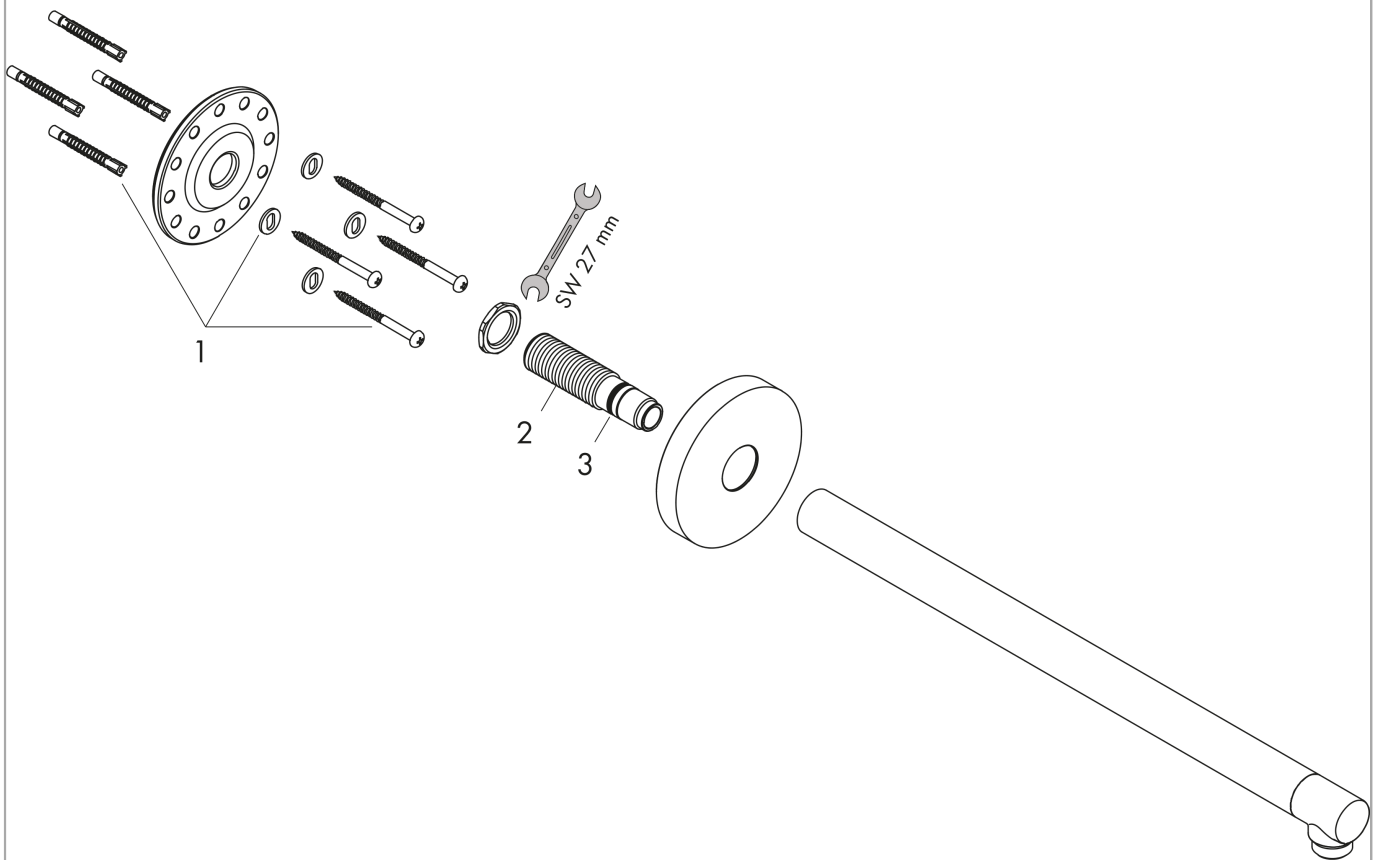

AXOR ShowerSolutions

Shower arm 390 mm

Surfaces: **Chrome** Article Number: **26431000**

Description

product features

- length 390 mm
- material: brass
- connection thread G 1/2
- connection dimension DN15

Product image

Scale drawing

AXOR ShowerSolutions
Shower arm 390 mm
Surfaces: **Chrome** Article Number: **26431000**

Exploded Drawing

Year of production: >07/17

AXOR ShowerSolutions
Shower arm 390 mm
 Surfaces: **Chrome** Article Number: **26431000**

Spare part list

Year of production: >07/17

Pos.	Description	Article Number	PC	PU
1	mounting set	96179000	0	1
2	connecting thread	93418000	0	1