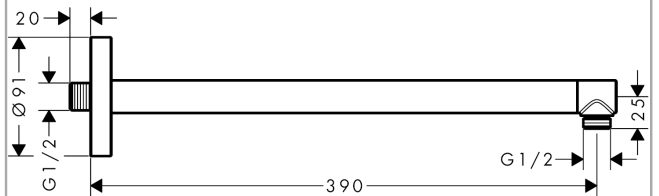

AXOR ShowerSolutions

Shower arm 390 mm

Surfaces: **Chrome** Article Number: **26431000**

Description

product features

- length 390 mm
- material: brass
- connection thread G 1/2
- connection dimension DN15

Product image

Scale drawing

AXOR ShowerSolutions
Shower arm 390 mm
Surfaces: **Chrome** Article Number: **26431000**

Exploded Drawing

Year of production: >07/17

AXOR ShowerSolutions
Shower arm 390 mm
 Surfaces: **Chrome** Article Number: **26431000**

Spare part list

Year of production: >07/17

Pos.	Description	Article Number	PC	PU
1	mounting set	96179000	0	1
2	connecting thread	93418000	0	1