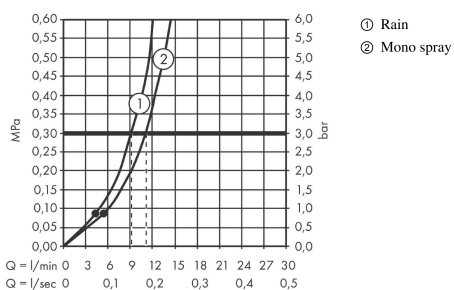

Jocolino

Children hand shower zebra 2jet

Surfaces: n.a. Article Number: 28787640

Description

product features

- spray type: Rain, MonoRain
- switch spray type by turning the shower head
- maximum flow rate at 3 bar: 11 l/min
- flow rate Mono spray (at 3 bar): 9,1 l/min
- flow rate Rain spray (at 3 bar): 11 l/min
- ergonomic handle perfect for smaller hands
- googly eyes that interact with the kid
- limescale residues on the jets are removed by the rotation when changing spray modes
- with internal water conduction
- rinseable screen seal
- connection thread G ½

Technology

Product image

Scale drawing

Flowchart

The consumption was measured in combination with the appropriate fittings (thermostat/mixer/in-wall valve) to reflect actual application in practice.