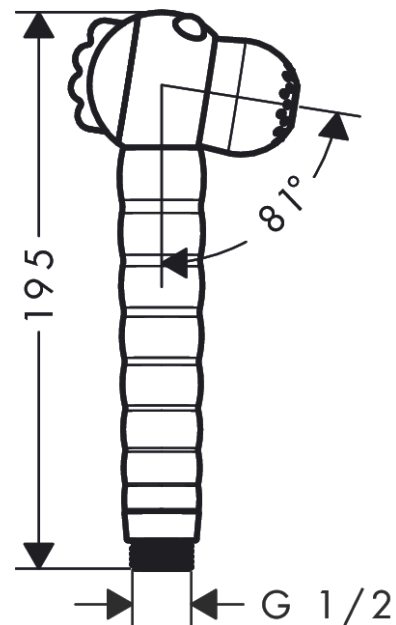

Jocolino

Children hand shower zebra 2jet

Surfaces: n.a. Article Number: 28787640

Description

product features

- spray type: Rain, MonoRain
- switch spray type by turning the shower head
- maximum flow rate at 3 bar: 11 l/min
- flow rate Mono spray (at 3 bar): 9,1 l/min
- flow rate Rain spray (at 3 bar): 11 l/min
- ergonomic handle perfect for smaller hands
- googly eyes that interact with the kid
- limescale residues on the jets are removed by the rotation when changing spray modes
- with internal water conduction
- rinseable screen seal
- connection thread G ½

Technology

Product image

Scale drawing

Flowchart

The consumption was measured in combination with the appropriate fittings (thermostat/mixer/in-wall valve) to reflect actual application in practice.