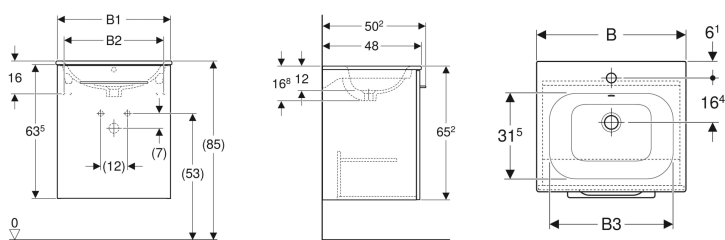

**Geberit Selnova Square set of vanity basin, slim rim, with cabinet, one door**

Example image

**Characteristics**

- Wall-hung
- Slim rim
- With one door
- With one fixed shelf
- Opening with handle
- Door with soft closing

- Washbasin cabinet made of high-compressed three-layer chipboard
- Hinge side left or right
- Moisture-resistant
- Delivered preassembled

**Technical data**

Product material | Fine fireclay

**Scope of delivery**

- Vanity basin
- Cabinet for vanity basin
- Handle
- Fastening material

Art. no.	Colour / surface	Tap hole	Overflow	B	B1	B2	B3	H	T
501.248.00.1	white / high-gloss coated	centred	visible	55 cm	53.8 cm	47 cm	49 cm	65.2 cm	50.2 cm
501.250.00.1	hickory / wooden-textured melamine	centred	visible	55 cm	53.8 cm	47 cm	49 cm	65.2 cm	50.2 cm
501.249.00.1	lava / matt coated	centred	visible	55 cm	53.8 cm	47 cm	49 cm	65.2 cm	50.2 cm
501.251.00.1	light hickory / wooden-textured melamine	centred	visible	55 cm	53.8 cm	47 cm	49 cm	65.2 cm	50.2 cm
501.252.00.1	white / high-gloss coated	centred	visible	60 cm	58.8 cm	52 cm	54 cm	65.2 cm	50.2 cm
501.254.00.1	hickory / wooden-textured melamine	centred	visible	60 cm	58.8 cm	52 cm	54 cm	65.2 cm	50.2 cm
501.253.00.1	lava / matt coated	centred	visible	60 cm	58.8 cm	52 cm	54 cm	65.2 cm	50.2 cm
501.255.00.1	light hickory / wooden-textured melamine	centred	visible	60 cm	58.8 cm	52 cm	54 cm	65.2 cm	50.2 cm