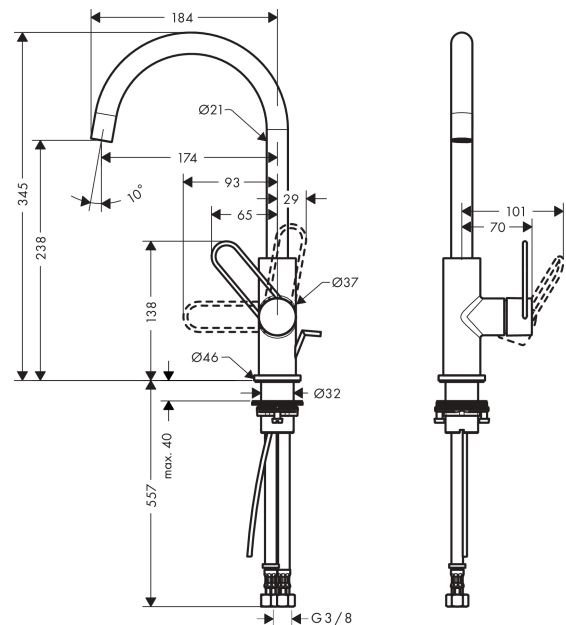

AXOR Uno
Single lever basin mixer 240 loop handle with pop-up waste set
 Surfaces: **Brushed Nickel** Article Number: **38036820**

Description

product features

- consists of: single lever basin mixer, waste set
- ComfortZone 240
- projection 174 mm
- swivel range 115°
- normal spray
- flow rate at 3 bar: 5 l/min
- ceramic cartridge
- temperature limitation adjustable
- suitable for continuous flow water heaters
- pop-up waste set G 1¼
- connection dimension: DN15

Technology

Product image

Scale drawing

AXOR Uno
Single lever basin mixer 240 loop handle with pop-up waste set
Surfaces: **Brushed Nickel** Article Number: **38036820**

Flowchart

- ① With flow limiter
- ② Without flow limiter

AXOR Uno
Single lever basin mixer 240 loop handle with pop-up waste set
Surfaces: **Brushed Nickel** Article Number: **38036820**

Exploded Drawing

Year of production: >07/17

AXOR Uno
Single lever basin mixer 240 loop handle with pop-up waste set
 Surfaces: **Brushed Nickel** Article Number: **38036820**

Spare part list

Year of production: >07/17

Pos.	Description	Article Number	PC	PU
1	spout cpl.	93119820	0	1
2	aerator laminar M16,5x1 (5 l/min)	93118000	0	1
3	special tool	98987000	0	1
4	plug	93117000	0	1
5	screw	93088000	0	1
6	O-ring 18x1,5	98231000	0	1
7	O-ring 8x2	98112000	0	1
8	handle	93120820	0	1
9	flange	92625820	0	1
10	nut	93123000	0	1
11	O-ring 27x1,5	92527000	0	1
12	cartridge, assy	97685000	0	1
13	seal	98865000	0	1
14	O-ring 26x1,5	98390000	0	1
15	O-ring 30x1,5	98433000	0	1
16	escutcheon Ø 46 mm	95268820	0	1
17	flat seal	98749000	0	1
18	fixing set (Ø 32)	13961000	0	1
19	lever collar	97548000	0	1
20	connection hose 600 mm M8x0,75 G3/8	96556000	0	1
21	O-ring 7x1,5	98422000	0	1
22	sealing set	95581000	0	1
23	pull rod	97158820	0	1
a	pop up waste	94139820	0	1
b	fixation extension 35 mm	13898000	0	1