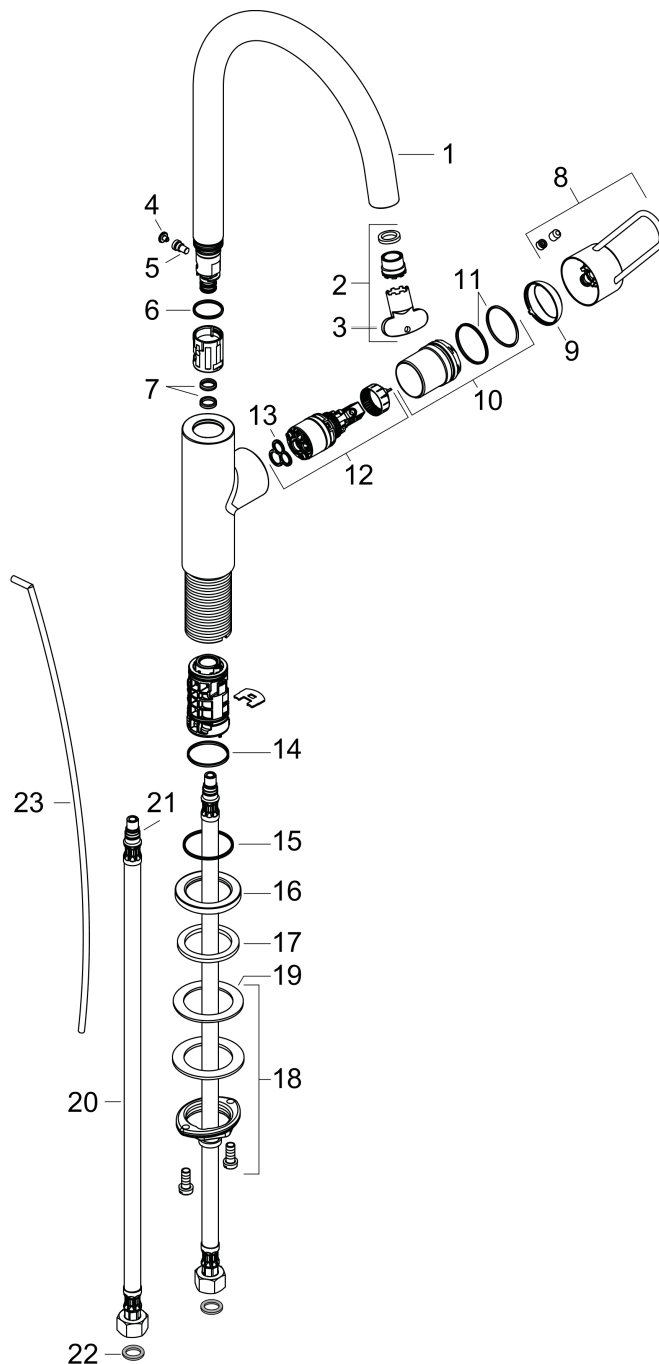

AXOR Uno
Single lever basin mixer 240 loop handle with pop-up waste set
 Surfaces: **Brushed Nickel** Article Number: **38036820**

Description

product features

- consists of: single lever basin mixer, waste set
- ComfortZone 240
- projection 174 mm
- swivel range 115°
- normal spray
- flow rate at 3 bar: 5 l/min
- ceramic cartridge
- temperature limitation adjustable
- suitable for continuous flow water heaters
- pop-up waste set G 1¼
- connection dimension: DN15

Technology

Product image

Scale drawing

AXOR Uno
Single lever basin mixer 240 loop handle with pop-up waste set
Surfaces: **Brushed Nickel** Article Number: **38036820**

Flowchart

- ① With flow limiter
- ② Without flow limiter

AXOR Uno
Single lever basin mixer 240 loop handle with pop-up waste set
Surfaces: **Brushed Nickel** Article Number: **38036820**

Exploded Drawing

Year of production: >07/17

AXOR Uno
Single lever basin mixer 240 loop handle with pop-up waste set
 Surfaces: **Brushed Nickel** Article Number: **38036820**

Spare part list

Year of production: >07/17

Pos.	Description	Article Number	PC	PU
1	spout cpl.	93119820	0	1
2	aerator laminar M16,5x1 (5 l/min)	93118000	0	1
3	special tool	98987000	0	1
4	plug	93117000	0	1
5	screw	93088000	0	1
6	O-ring 18x1,5	98231000	0	1
7	O-ring 8x2	98112000	0	1
8	handle	93120820	0	1
9	flange	92625820	0	1
10	nut	93123000	0	1
11	O-ring 27x1,5	92527000	0	1
12	cartridge, assy	97685000	0	1
13	seal	98865000	0	1
14	O-ring 26x1,5	98390000	0	1
15	O-ring 30x1,5	98433000	0	1
16	escutcheon Ø 46 mm	95268820	0	1
17	flat seal	98749000	0	1
18	fixing set (Ø 32)	13961000	0	1
19	lever collar	97548000	0	1
20	connection hose 600 mm M8x0,75 G3/8	96556000	0	1
21	O-ring 7x1,5	98422000	0	1
22	sealing set	95581000	0	1
23	pull rod	97158820	0	1
a	pop up waste	94139820	0	1
b	fixation extension 35 mm	13898000	0	1