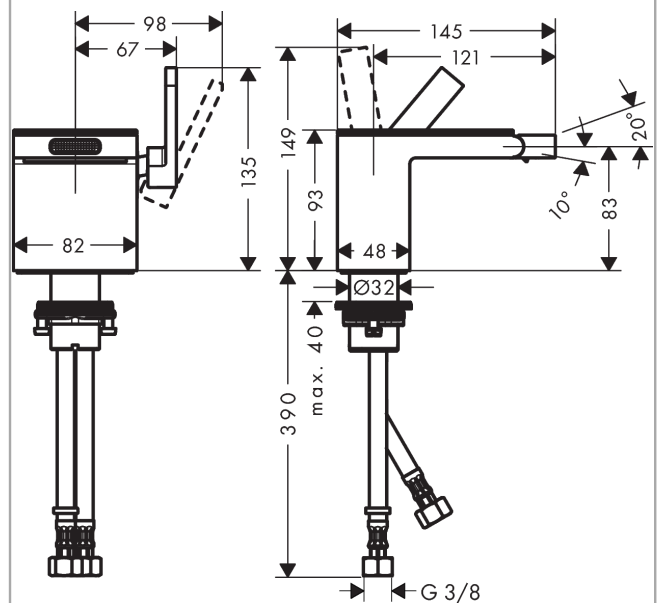

AXOR MyEdition

Single lever bidet mixer with push-open waste set

Surfaces: **Chrome/Mirror Glass** Article Number: **47210000**

Description

product features

- consists of: single lever bidet mixer, waste set
- projection 121 mm
- plate of glass made of safety glass
- aerator with ball pivot
- normal spray
- flow rate at 3 bar: 5 l/min
- ceramic cartridge
- temperature limitation adjustable
- isolated water conduction
- suitable for continuous flow water heaters
- push-open waste set G 1¼
- connection dimension: DN15

Technology

Product image

Scale drawing

AXOR MyEdition
Single lever bidet mixer with push-open waste set
Surfaces: **Chrome/Mirror Glass** Article Number: **47210000**

Flowchart

AXOR MyEdition
Single lever bidet mixer with push-open waste set
 Surfaces: **Chrome/Mirror Glass** Article Number: **47210000**

Exploded Drawing

Year of production: >10/18

AXOR MyEdition
Single lever bidet mixer with push-open waste set
 Surfaces: **Chrome/Mirror Glass** Article Number: **47210000**

Spare part list

Year of production: >10/18

Pos.	Description	Article Number	PC	PU
1	cover	47902000	0	1
2	service unit	93384000	0	1
3	O-ring 8x1,75	97827000	0	1
4	O-ring 13x1,5	98475000	0	1
5	spray former	93382000	0	1
6	handle	93386000	0	1
7	O-ring 33x1,5	98164000	0	1
8	nut	92926000	0	1
9	O-ring 29x2	98391000	0	1
10	O-ring 30x1,5	98433000	0	1
11	O-ring 25x1,5	98146000	0	1
12	cartridge, assy	92900000	0	1
13	seal	93383000	0	1
14	fixing set (Ø 32)	13961000	0	1
15	lever collar	97548000	0	1
16	connection hose 450 mm M8x0,75 G3/8	97206000	0	1
17	O-ring 7x1,5	98422000	0	1
a	push-open waste set	51300000	0	1
b	service unit	93384007	0	1
c	fixation extension 35 mm	13898000	0	1