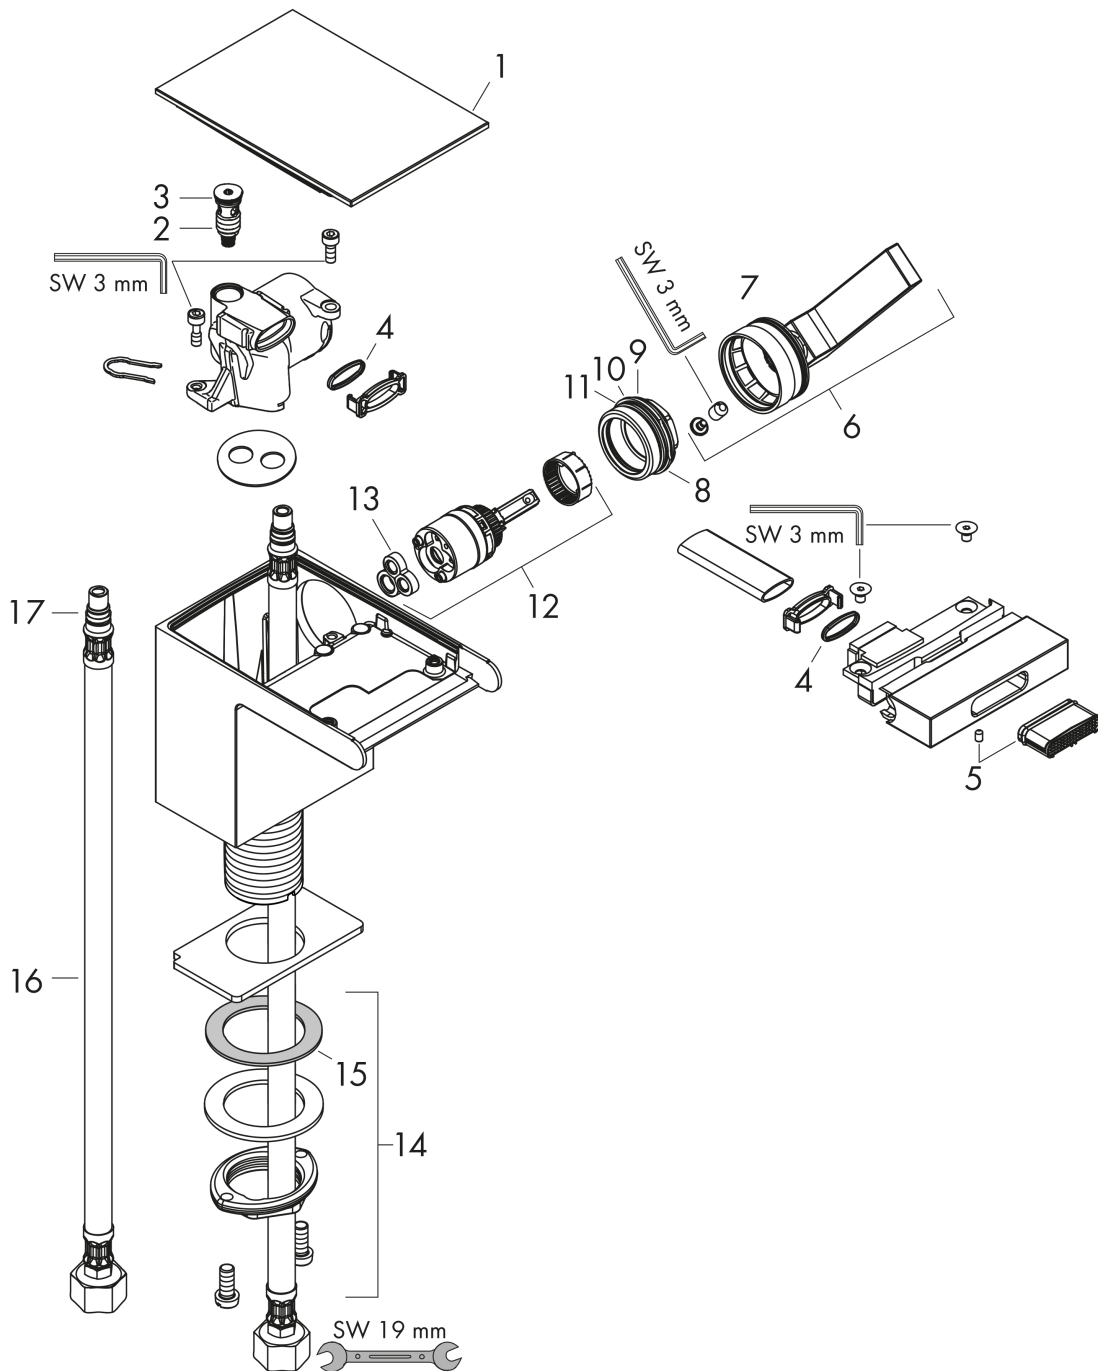

AXOR MyEdition

Single lever bidet mixer with push-open waste set

Surfaces: **Chrome/Mirror Glass** Article Number: **47210000**

Description

product features

- consists of: single lever bidet mixer, waste set
- projection 121 mm
- plate of glass made of safety glass
- aerator with ball pivot
- normal spray
- flow rate at 3 bar: 5 l/min
- ceramic cartridge
- temperature limitation adjustable
- isolated water conduction
- suitable for continuous flow water heaters
- push-open waste set G 1¼
- connection dimension: DN15

Technology

Product image

Scale drawing

AXOR MyEdition
Single lever bidet mixer with push-open waste set
Surfaces: **Chrome/Mirror Glass** Article Number: **47210000**

Flowchart

AXOR MyEdition
Single lever bidet mixer with push-open waste set
 Surfaces: **Chrome/Mirror Glass** Article Number: **47210000**

Exploded Drawing

Year of production: >10/18

AXOR MyEdition
Single lever bidet mixer with push-open waste set
 Surfaces: **Chrome/Mirror Glass** Article Number: **47210000**

Spare part list

Year of production: >10/18

Pos.	Description	Article Number	PC	PU
1	cover	47902000	0	1
2	service unit	93384000	0	1
3	O-ring 8x1,75	97827000	0	1
4	O-ring 13x1,5	98475000	0	1
5	spray former	93382000	0	1
6	handle	93386000	0	1
7	O-ring 33x1,5	98164000	0	1
8	nut	92926000	0	1
9	O-ring 29x2	98391000	0	1
10	O-ring 30x1,5	98433000	0	1
11	O-ring 25x1,5	98146000	0	1
12	cartridge, assy	92900000	0	1
13	seal	93383000	0	1
14	fixing set (Ø 32)	13961000	0	1
15	lever collar	97548000	0	1
16	connection hose 450 mm M8x0,75 G3/8	97206000	0	1
17	O-ring 7x1,5	98422000	0	1
a	push-open waste set	51300000	0	1
b	service unit	93384007	0	1
c	fixation extension 35 mm	13898000	0	1