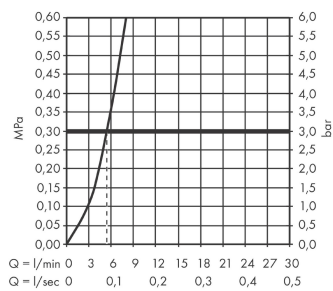

AXOR MyEdition

Single lever bidet mixer with push-open waste set

Surfaces: **Chrome/Mirror Glass** Article Number: **47210000**

Description

product features

- consists of: single lever bidet mixer, waste set
- projection 121 mm
- plate of glass made of safety glass
- aerator with ball pivot
- normal spray
- flow rate at 3 bar: 5 l/min
- ceramic cartridge
- temperature limitation adjustable
- isolated water conduction
- suitable for continuous flow water heaters
- push-open waste set G 1¼
- connection dimension: DN15

Technology

Product image

Scale drawing

AXOR MyEdition
Single lever bidet mixer with push-open waste set
Surfaces: **Chrome/Mirror Glass** Article Number: **47210000**

Flowchart

AXOR MyEdition
Single lever bidet mixer with push-open waste set
 Surfaces: **Chrome/Mirror Glass** Article Number: **47210000**