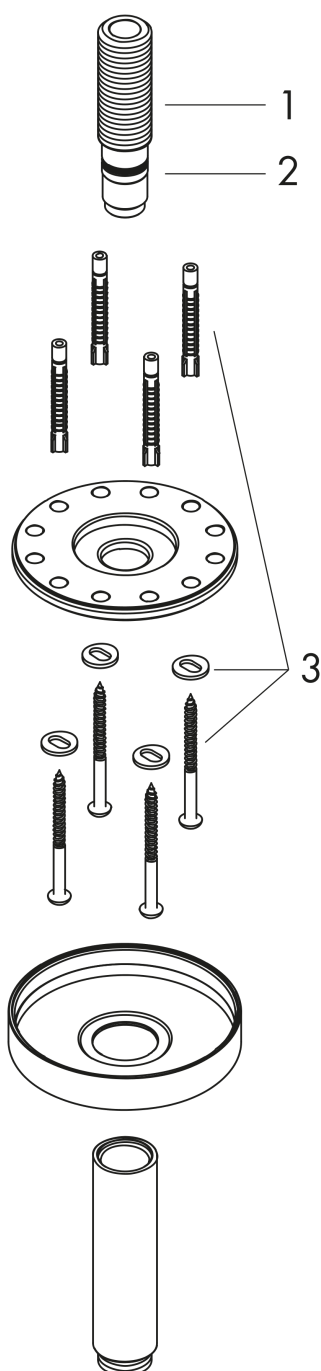

**AXOR ShowerSolutions**  
**Ceiling connector 100 mm**

Surfaces: **Chrome** Article Number: **26432000**

## Description

**product features**

- length 100 mm
- material: brass
- connection thread G 1/2
- connection dimension DN15

## Scale drawing

**AXOR ShowerSolutions**  
**Ceiling connector 100 mm**

Surfaces: **Chrome** Article Number: **26432000**

**Exploded Drawing**

Year of production: >07/17

**AXOR ShowerSolutions**  
**Ceiling connector 100 mm**  
 Surfaces: **Chrome** Article Number: **26432000**

## Spare part list

Year of production: >07/17

Pos.	Description	Article Number	PC	PU
1	connecting thread	93418000	0	1
2	mounting set	96179000	0	1