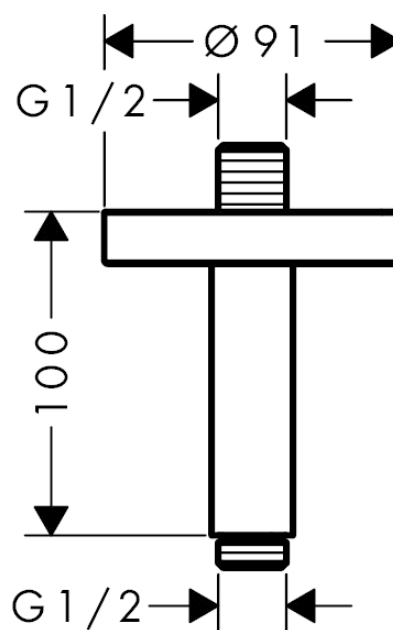

**AXOR ShowerSolutions**  
**Ceiling connector 100 mm**

Surfaces: **Chrome** Article Number: **26432000**

## Description

**product features**

- length 100 mm
- material: brass
- connection thread G 1/2
- connection dimension DN15

## Scale drawing

**AXOR ShowerSolutions**  
**Ceiling connector 100 mm**

Surfaces: **Chrome** Article Number: **26432000**

**Exploded Drawing**

Year of production: >07/17

**AXOR ShowerSolutions**  
**Ceiling connector 100 mm**  
 Surfaces: **Chrome** Article Number: **26432000**

## Spare part list

Year of production: >07/17

Pos.	Description	Article Number	PC	PU
1	connecting thread	93418000	0	1
2	mounting set	96179000	0	1