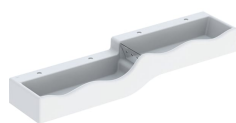

Geberit Bambini play and washspace, for four washbasin taps, lower basin on the left

Example image

Application purposes

- For mounting on mounting brackets
- For children
- For schools, childcare facilities and other educational facilities

Characteristics

- 4 washbasin areas
- 2 outlets
- Small projection

- Wavy rim for easy tap access
- Rounded edges for avoiding injuries
- Antibacterial
- Shockproof
- Scratchproof
- Easy cleaning
- Seamless surface repair

Technical data

Product material

Varicor®

Scope of delivery

- Baffle plate made of PMMA

To order additionally

- Geberit Bambini decorative cover, front, for play and washspace, for four washbasin taps, lower basin on the left
- Geberit Bambini decorative cover, side, for play and washspace, lower basin
- Geberit Bambini decorative cover, side, for play and washspace, upper basin
- Geberit set of mounting brackets for play and washspace, for four washbasin taps

Art. no.	Colour / surface	Tap hole	Overflow	B	H	T
43000016	white alpine	left and right	without	180 cm	30 cm	41.5 cm

Accessories

- Geberit waste outlet with free outlet and valve cover
- Geberit P-trap for washbasin, with sleeve, horizontal outlet