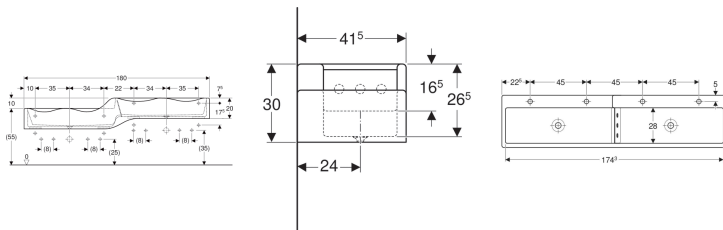

Geberit Bambini play and washspace, for four washbasin taps, lower basin on the left

Example image

Application purposes

- For mounting on mounting brackets
- For children
- For schools, childcare facilities and other educational facilities

Characteristics

- 4 washbasin areas
- 2 outlets
- Small projection

- Wavy rim for easy tap access
- Rounded edges for avoiding injuries
- Antibacterial
- Shockproof
- Scratchproof
- Easy cleaning
- Seamless surface repair

Technical data

Product material

Varicor®

Scope of delivery

- Baffle plate made of PMMA

To order additionally

- Geberit Bambini decorative cover, front, for play and washspace, for four washbasin taps, lower basin on the left
- Geberit Bambini decorative cover, side, for play and washspace, lower basin
- Geberit Bambini decorative cover, side, for play and washspace, upper basin
- Geberit set of mounting brackets for play and washspace, for four washbasin taps

Art. no.	Colour / surface	Tap hole	Overflow	B	H	T
43000016	white alpine	left and right	without	180 cm	30 cm	41.5 cm

Accessories

- Geberit waste outlet with free outlet and valve cover
- Geberit P-trap for washbasin, with sleeve, horizontal outlet

- When mounting in rows, a minimum distance of 5 cm between the basins and/or the wall side should be maintained