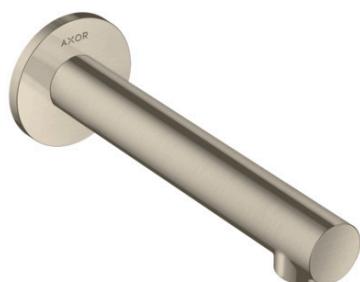

AXOR Uno
Bath spout straight
Surfaces: **Brushed Nickel**   Article Number: **45410820**

Description

product features

- with escutcheon
- projection 175 mm
- wall-mounted
- flow rate: 20 l/min
- connection dimension: DN20
- spray type: normal spray

Technology

Product image