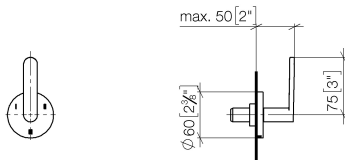

Bath - Meta

Concealed three-way diverter - matt black

Article number: 36 210 661-33

Date of manufacture from 4/1/2022

- rotary diverter
- without rosette
- handle Ø 60mm

matt black

Miscellaneous items are required for this article.

Dimensional drawing

mm [inches]

All details in mm / inch = mm x 0.0394

Bath - Meta

Concealed three-way diverter - matt black

Article number: 36 210 661-33

Date of manufacture from 4/1/2022

Flow rate chart

Bath - Meta

Concealed three-way diverter - matt black

Article number: 36 210 661-33

Date of manufacture from 4/1/2022

35 203 970 90

Concealed three-way diverter

Spare parts list

No.	Item Number	Name	Quantity used
1	90 20 66 014 02-33	handle	1
2	90 21 02 181 00 90	disc	1
3	90 90 03 303 10 90	diverter	1