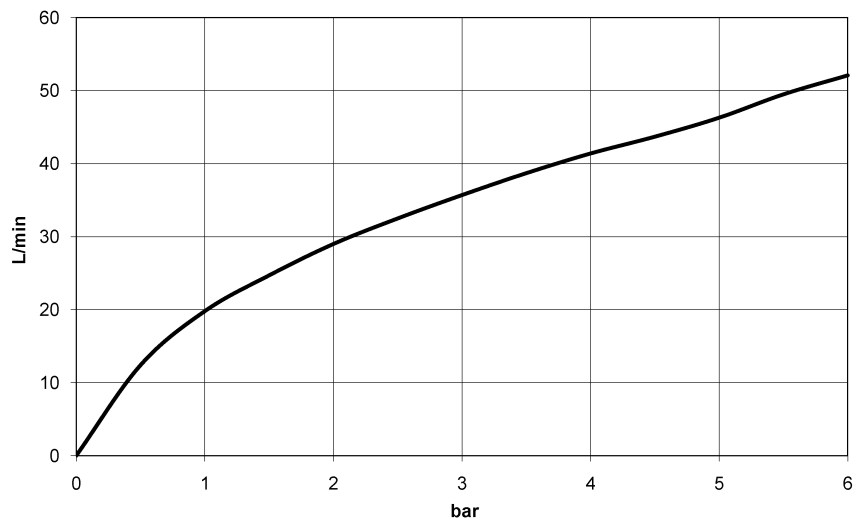

Dimensional drawing

mm [inches]

All details in mm / inch = mm x 0.0394

Bath - Meta

Concealed three-way diverter - matt black

Article number: 36 210 661-33

Date of manufacture from 4/1/2022

Flow rate chart