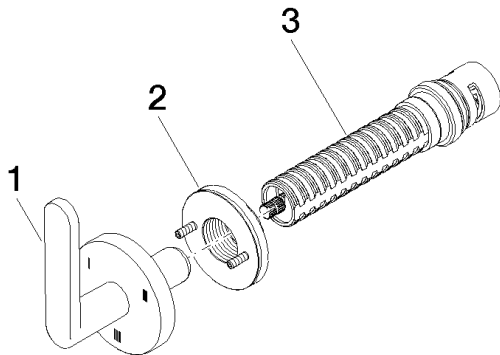

Dimensional drawing

mm [inches]

All details in mm / inch = mm x 0.0394

Bath - Meta

Concealed three-way diverter - matt black

Article number: 36 210 661-33

Date of manufacture from 4/1/2022

Flow rate chart

Bath - Meta

Concealed three-way diverter - matt black

Article number: 36 210 661-33

Date of manufacture from 4/1/2022

35 203 970 90

Concealed three-way diverter

Spare parts list

No.	Item Number	Name	Quantity used
1	90 20 66 014 02-33	handle	1
2	90 21 02 181 00 90	disc	1
3	90 90 03 303 10 90	diverter	1