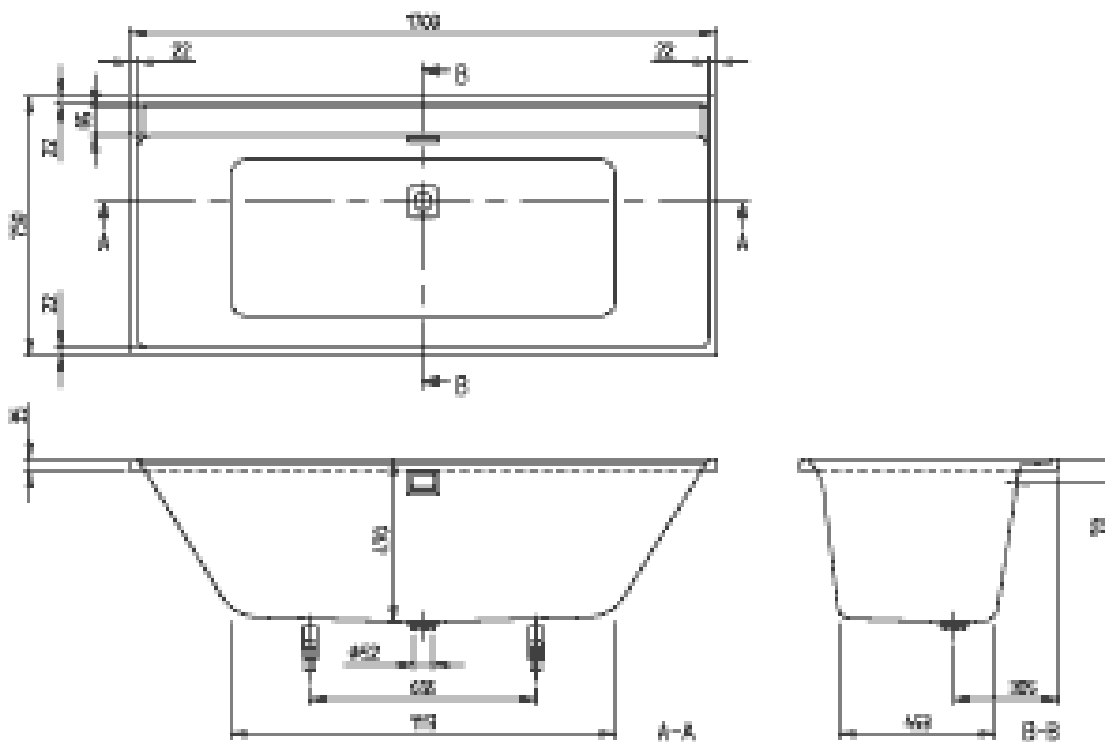

Villeroy & Boch
1748

PROJECTS

TECHNICAL DRAWINGS

UBA170COR2DV-01

COLLABORAZIONE LIBERA PROGETTA	 Villeroy & Boch 1748
DESIGNER: G. B. B. B.