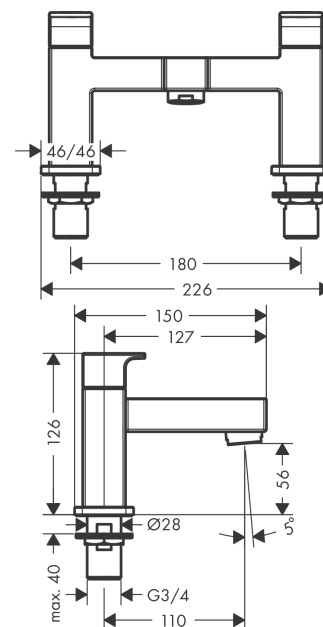

Vernis Shape 2-hole rim mounted bath mixer

Surfaces: **Chrome** Article Number: **71452000**

Description

product features

- 1 function
- projection 110 mm
- connection type: G 3/4
- centre distance: 180 mm
- ceramic valves hot/ cold 90°
- operating pressure from 0.2 bar
- connection dimension: DN20

Product image

Scale drawing

Flowchart