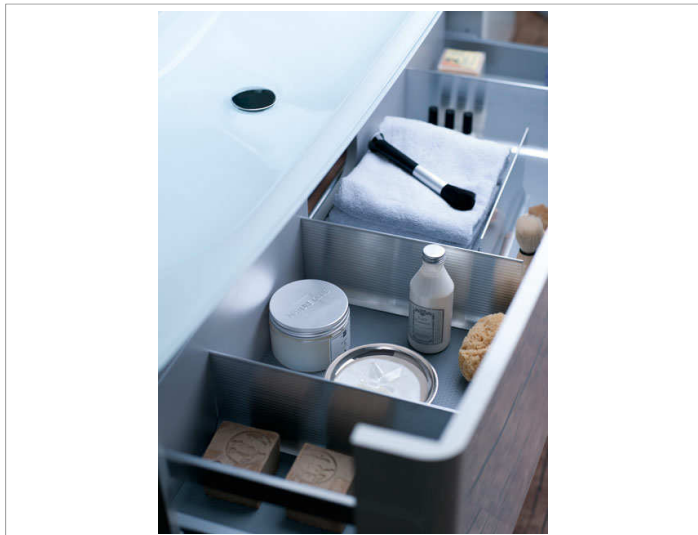

**Badmöbelzubehör**  
**49001170200 Alu-Storage Divider Set**

**PRODUCT**

**DRAWING**

**PRODUCT ATTRIBUTES**

complete with magnetic holders

**SURFACE**

aluminium silver anodized (E6 EV1)

**DIMENSION**