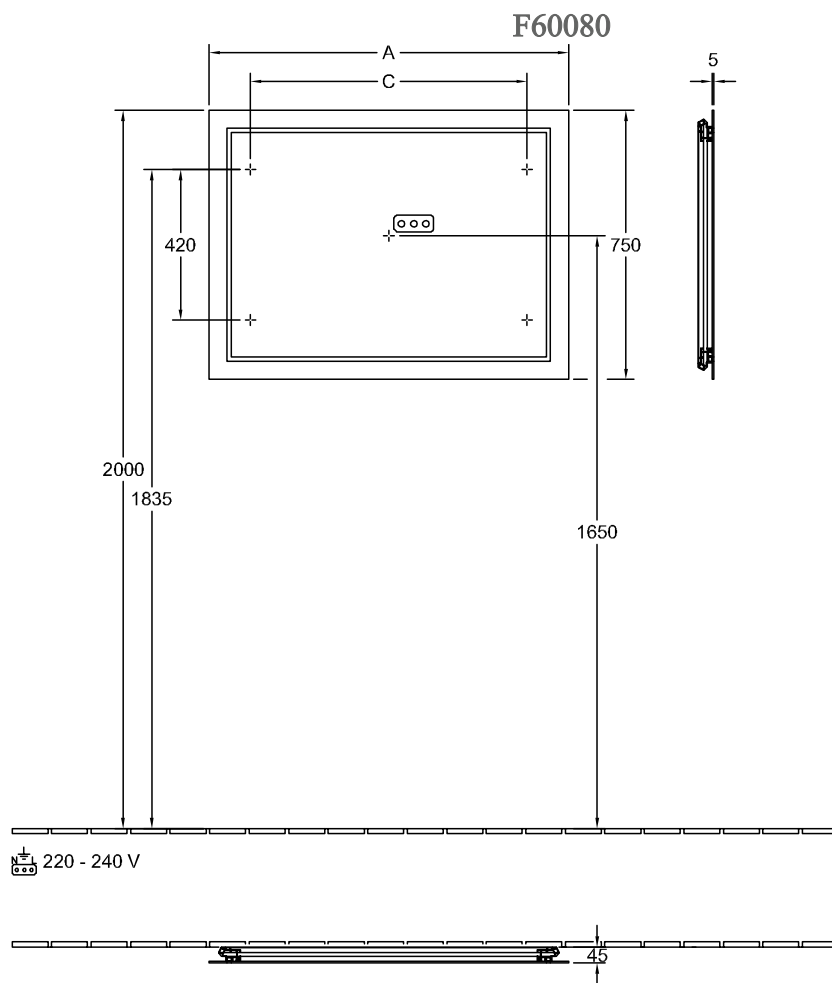

### 1. POSITION

<b>Model</b>	<b>F60080</b>
Collection	Finion
PROJECTS	 PREMIUM
Width	800 mm
Height	750 mm
Depth	45 mm
Weight	11 kg
Description	mirror glass fastening set included LED lighting IP 44 The G999 02 00 remote is required to control the lighting. It is not included in the scope of delivery. Only one control unit is necessary per bathroom. 1x LED / 41,6 W 2700 K (neutral white) to 6480 K (daylight white)

Specification texts	Finion; Mirror; mirror glass; Size: 800 x 750 x 45 mm; Rectangle; fastening set included; LED lighting; IP 44; The G999 02 00 remote is required to control the lighting. It is not included in the scope of delivery. Only one control unit is necessary per bathroom.; 1x LED / 41,6 W; 2700 K (neutral white) to 6480 K (daylight white)
---------------------	---

### EAN

4051202654122

TECHNICAL DRAWINGS

	A	C
F600 60 00	600	370
G600 60 00	600	370
G610 60 00	600	370
F600 80 00	800	570
G600 80 00	800	570
G610 80 00	800	570
F600 10 00	1000	770
G600 10 00	1000	770
G610 10 00	1000	770
F600 12 00	1200	970
G600 12 00	1200	970
G610 12 00	1200	970
F600 16 00	1600	1370
G600 16 00	1600	1370
G610 16 00	1600	1370