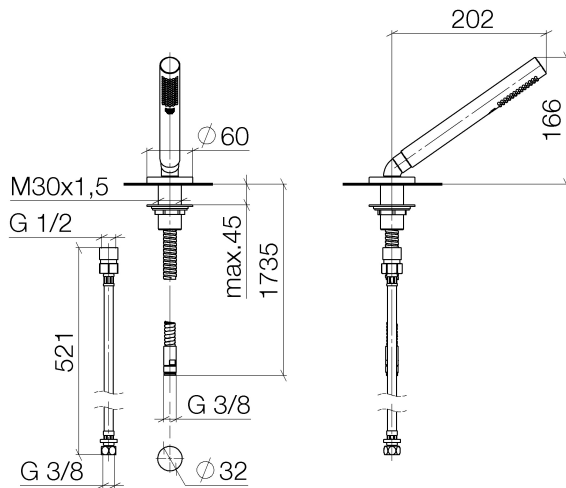

- Meta

Hand shower set for bath rim or tile edge installation - polished chrome

Article number: 27 702 660-00

- max. flow 6.8 l/min
- hole diameter 32 mm
- metal shower hose 1750mm with integrated anti-twist protection
- with anti-scale system
- normal flow
- rosette Ø 60 mm
- Intrinsic protection against back flow.
- Two-piece design allows hose to later be changed without dismantling the fitting.

### Dimensional drawing

All details in mm / inch = mm x 0.0394

- Meta

Hand shower set for bath rim or tile edge installation - polished chrome

Article number: 27 702 660-00

Flow rate chart

Other finish variants