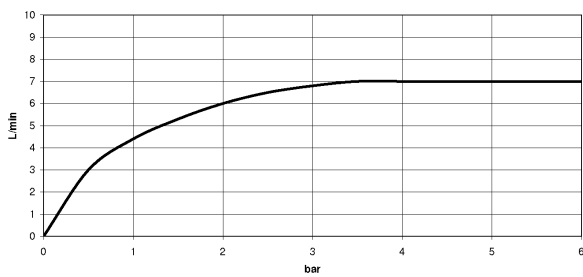

- Meta

Hand shower set for bath rim or tile edge installation - polished chrome

Article number: 27 702 660-00

- max. flow 6.8 l/min
- hole diameter 32 mm
- metal shower hose 1750mm with integrated anti-twist protection
- with anti-scale system
- normal flow
- rosette Ø 60 mm
- Intrinsic protection against back flow.
- Two-piece design allows hose to later be changed without dismantling the fitting.

### Dimensional drawing

All details in mm / inch = mm x 0.0394

- Meta

Hand shower set for bath rim or tile edge installation - polished chrome

Article number: 27 702 660-00

Flow rate chart

Other finish variants