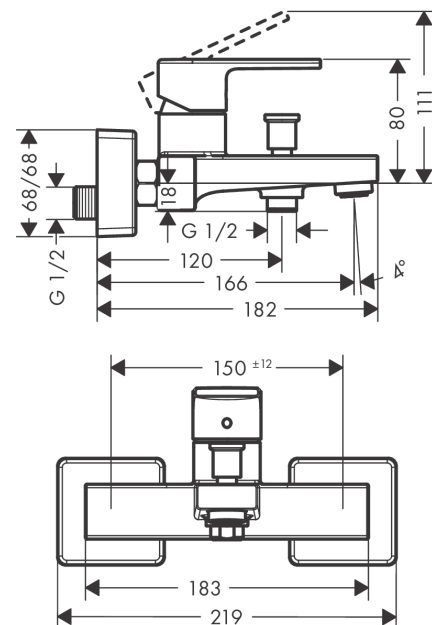

##### product features

- 2 functions
- projection 166 mm
- connection type: s-shaped connections
- centre distance:  $150 \pm 12$  mm
- spray type mixer: normal spray
- maximum flow rate at 3 bar: 22,5 l/min
- flow rate for bath spout at 3 bar: 22,5 l/min
- flow rate of hand shower at 3 bar: 15,7 l/min
- min. operating pressure: 1 bar
- max. operating pressure: 10 bar
- ceramic cartridge
- temperature limitation adjustable
- diverter with automatic resetting
- with silencer
- suitable for continuous flow water heaters
- connection dimension: DN15

#### Scale drawing

**Vernis Shape**  
**Single lever bath mixer for exposed installation**  
 Surfaces: **Matt Black** Article Number: **71450670**

**Flowchart**