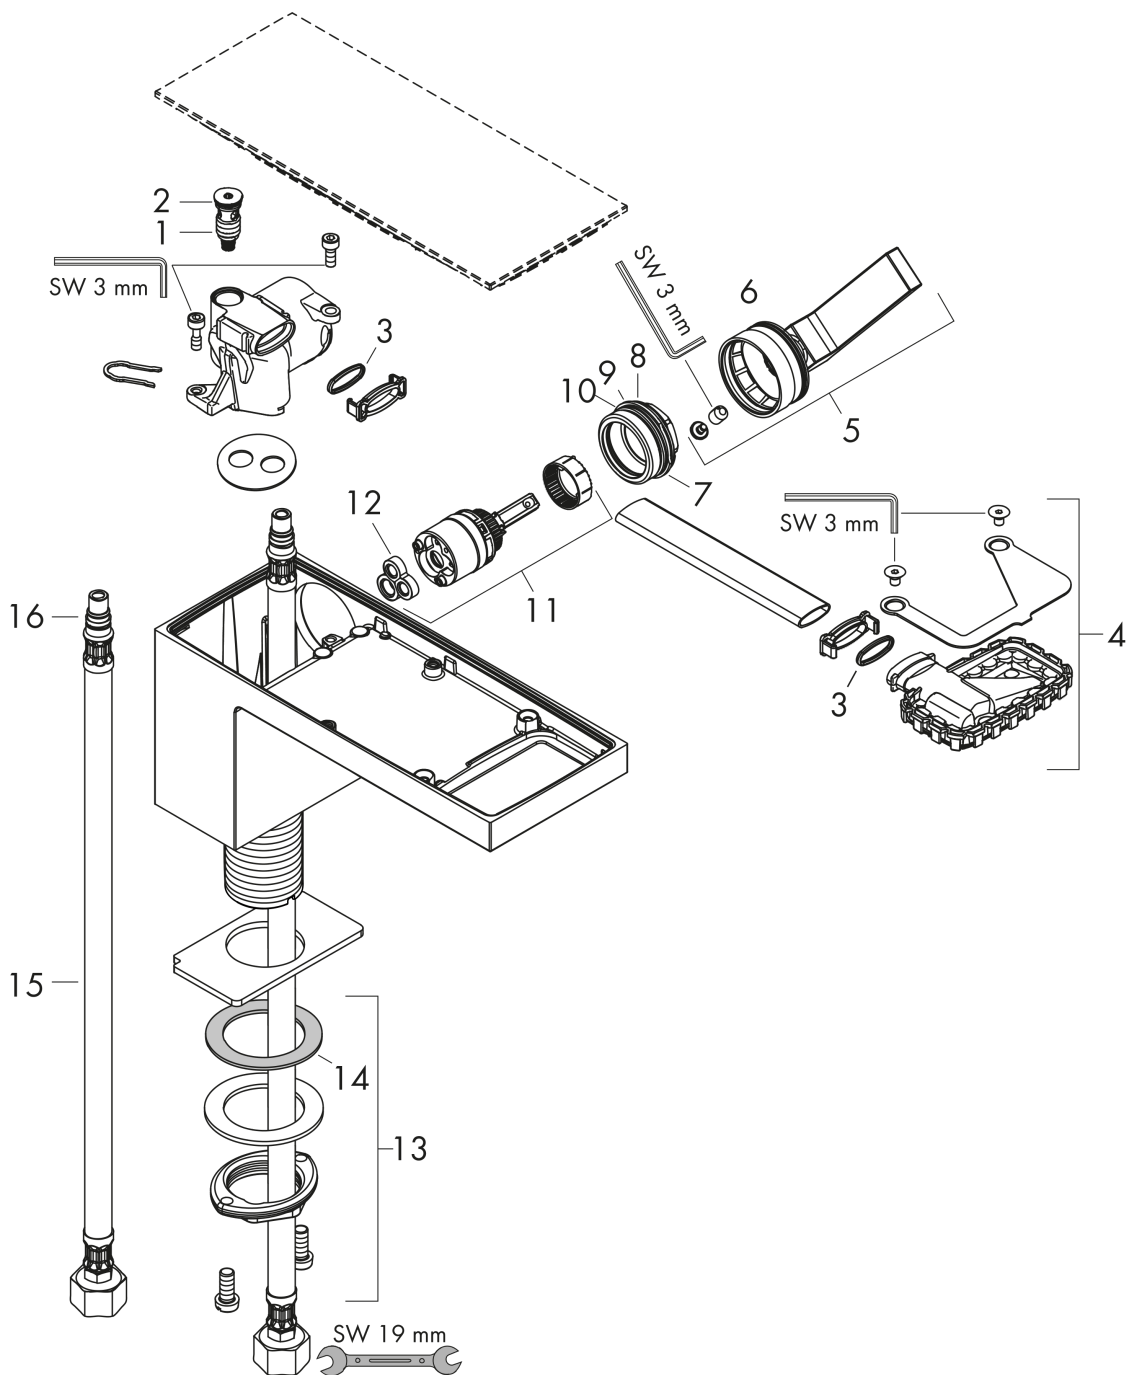

AXOR MyEdition
Single lever basin mixer 70 with push-open waste set without plate
 Surfaces: **Chrome** Article Number: **47012000**

Description

product features

- consists of: single lever basin mixer, waste set
- ComfortZone 70
- projection 151 mm
- spray type: PowderRain
- flow rate at 3 bar: 5 l/min
- ceramic cartridge
- temperature limitation adjustable
- with isolated water conduction
- suitable for continuous flow water heaters
- push-open waste set G 1¼
- connection dimension: DN15

Technology

Product image

Scale drawing

AXOR MyEdition
Single lever basin mixer 70 with push-open waste set without plate
Surfaces: **Chrome** Article Number: **47012000**

Flowchart

AXOR MyEdition
Single lever basin mixer 70 with push-open waste set without plate
 Surfaces: **Chrome** Article Number: **47012000**

Exploded Drawing

Year of production: >10/18

AXOR MyEdition
Single lever basin mixer 70 with push-open waste set without plate
 Surfaces: **Chrome** Article Number: **47012000**

Spare part list

Year of production: >10/18

Pos.	Description	Article Number	PC	PU
1	service unit	93384000	0	1
2	O-ring 8x1,75	97827000	0	1
3	O-ring 13x1,5	98475000	0	1
4	spray former	93385000	0	1
5	handle	93386000	0	1
6	O-ring 33x1,5	98164000	0	1
7	nut	92926000	0	1
8	O-ring 29x2	98391000	0	1
9	O-ring 30x1,5	98433000	0	1
10	O-ring 25x1,5	98146000	0	1
11	cartridge, assy	92900000	0	1
12	seal	93383000	0	1
13	fixing set (Ø 32)	13961000	0	1
14	lever collar	97548000	0	1
15	connection hose 450 mm M8x0,75 G3/8	97206000	0	1
16	O-ring 7x1,5	98422000	0	1
a	push-open waste set	51300000	0	1
b	fixation extension 35 mm	13898000	0	1