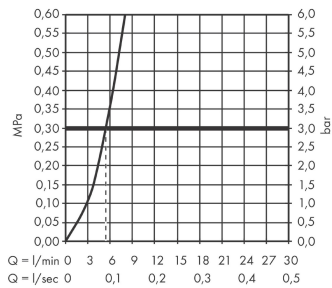

AXOR MyEdition
Single lever basin mixer 70 with push-open waste set without plate
 Surfaces: **Chrome** Article Number: **47012000**

Description

product features

- consists of: single lever basin mixer, waste set
- ComfortZone 70
- projection 151 mm
- spray type: PowderRain
- flow rate at 3 bar: 5 l/min
- ceramic cartridge
- temperature limitation adjustable
- with isolated water conduction
- suitable for continuous flow water heaters
- push-open waste set G 1¼
- connection dimension: DN15

Technology

Product image

Scale drawing

AXOR MyEdition
Single lever basin mixer 70 with push-open waste set without plate
Surfaces: **Chrome** Article Number: **47012000**

Flowchart

AXOR MyEdition
Single lever basin mixer 70 with push-open waste set without plate
 Surfaces: **Chrome** Article Number: **47012000**