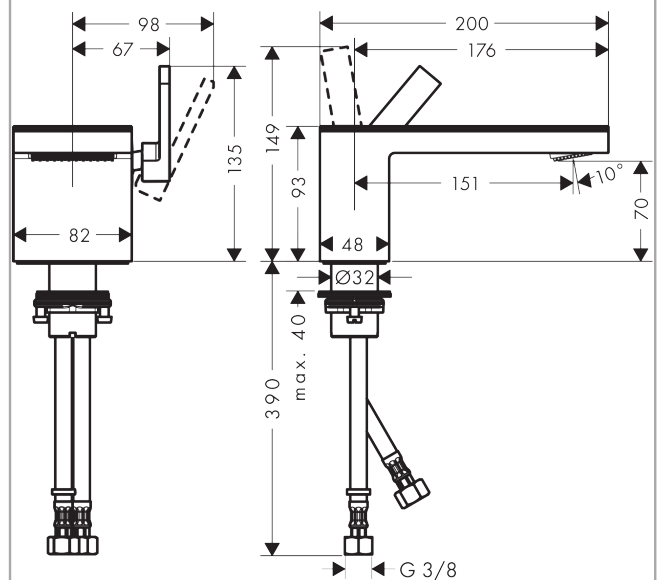

AXOR MyEdition
Single lever basin mixer 70 with push-open waste set without plate
 Surfaces: **Chrome** Article Number: **47012000**

Description

product features

- consists of: single lever basin mixer, waste set
- ComfortZone 70
- projection 151 mm
- spray type: PowderRain
- flow rate at 3 bar: 5 l/min
- ceramic cartridge
- temperature limitation adjustable
- with isolated water conduction
- suitable for continuous flow water heaters
- push-open waste set G 1¼
- connection dimension: DN15

Technology

Product image

Scale drawing

AXOR MyEdition
Single lever basin mixer 70 with push-open waste set without plate
Surfaces: **Chrome** Article Number: **47012000**

Flowchart

AXOR MyEdition
Single lever basin mixer 70 with push-open waste set without plate
 Surfaces: **Chrome** Article Number: **47012000**

Exploded Drawing

Year of production: >10/18

AXOR MyEdition
Single lever basin mixer 70 with push-open waste set without plate
 Surfaces: **Chrome** Article Number: **47012000**

Spare part list

Year of production: >10/18

Pos.	Description	Article Number	PC	PU
1	service unit	93384000	0	1
2	O-ring 8x1,75	97827000	0	1
3	O-ring 13x1,5	98475000	0	1
4	spray former	93385000	0	1
5	handle	93386000	0	1
6	O-ring 33x1,5	98164000	0	1
7	nut	92926000	0	1
8	O-ring 29x2	98391000	0	1
9	O-ring 30x1,5	98433000	0	1
10	O-ring 25x1,5	98146000	0	1
11	cartridge, assy	92900000	0	1
12	seal	93383000	0	1
13	fixing set (Ø 32)	13961000	0	1
14	lever collar	97548000	0	1
15	connection hose 450 mm M8x0,75 G3/8	97206000	0	1
16	O-ring 7x1,5	98422000	0	1
a	push-open waste set	51300000	0	1
b	fixation extension 35 mm	13898000	0	1