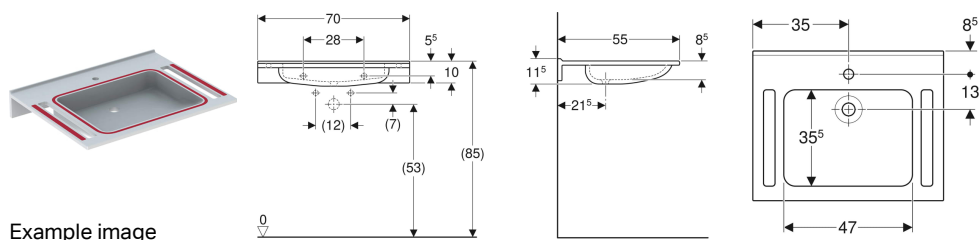

Geberit Publica washbasin, square design, with cut-outs, barrier-free, dementia-sensitive

Application purposes

- Suitable for use by wheelchair users
- Suitable for less-abled installation

Characteristics

- Barrier-free
- Square design
- Cut-outs for gripping
- With upstand to the wall

- Antibacterial
- Shockproof
- Dementia-sensitive
- With colour markings for better orientation
- Scratchproof
- Easy cleaning
- Seamless surface repair

Technical data

Product material

| Varicor®

To order additionally

- Fastening material

Art. no.	Colour / surface	Tap hole	Overflow	B	H	T
500.666.01.4	white alpine	without	without	70 cm	11.5 cm	55 cm

Accessories

- Geberit bottle trap with dip tube for washbasin, space-saving model, horizontal outlet