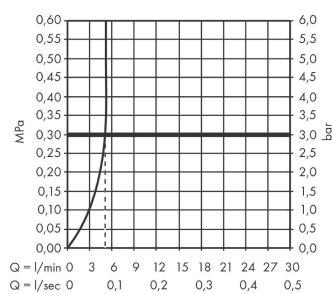

Vernis Blend

Single lever basin mixer 190 without waste set

Surfaces: **Chrome** Article Number: **71582000**

Description

product features

- ComfortZone 190
- projection 108 mm
- spray type: normal spray
- swiveling spray former
- maximum flow rate at 3 bar: 5 l/min
- ceramic cartridge
- suitable for continuous flow water heaters
- connection type: G 3/8 connections
- connection dimension: DN15

Technology

Product image

Scale drawing

Flowchart

Vernis Blend
Single lever basin mixer 190 without waste set
 Surfaces: **Chrome** Article Number: **71582000**

Exploded Drawing

Year of production: >07/21

Vernis Blend