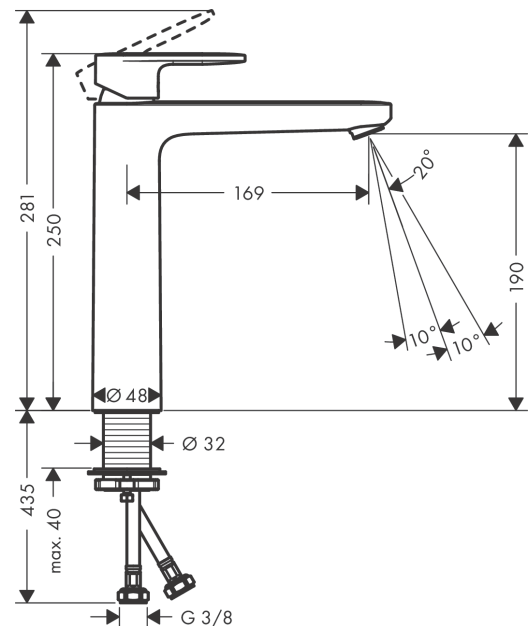

Vernis Blend

Single lever basin mixer 190 without waste set

Surfaces: **Chrome** Article Number: **71582000**

Description

product features

- ComfortZone 190
- projection 108 mm
- spray type: normal spray
- swiveling spray former
- maximum flow rate at 3 bar: 5 l/min
- ceramic cartridge
- suitable for continuous flow water heaters
- connection type: G 3/8 connections
- connection dimension: DN15

Technology

Product image

Scale drawing

Flowchart

Vernis Blend
Single lever basin mixer 190 without waste set
 Surfaces: **Chrome** Article Number: **71582000**

Exploded Drawing

Year of production: >07/21

Vernis Blend

Single lever basin mixer 190 without waste set

Surfaces: **Chrome** Article Number: **71582000**

Spare part list

Year of production: >07/21

Pos.	Description	Article Number	Price	PU
1	handle	93678000	-	1
2	screw cover	96338000	-	1
3	flange	93680000	-	1
4	nut	93681000	-	1
5	O-ring 24x1,5	98434000	-	1
6	cartridge, assy	97685000	-	1
7	locking screw for handle	95140000	-	1
8	seal	98865000	-	1
9	adapter for cartridge	98866000	-	1
10	O-ring 23x2	98398000	-	1
11	aerator swivelling M24x1 (5 l/min)	93834000	-	1
12	seal	93687000	-	1
13	fixing set (Ø 32)	13961000	-	1
14	lever collar	97548000	-	1
15	connection hose 600 mm M8x0,75 G3/8	96556000	-	1
16	O-ring 7x1,5	98422000	-	1
a	fixation extension 35 mm	13898000	-	1