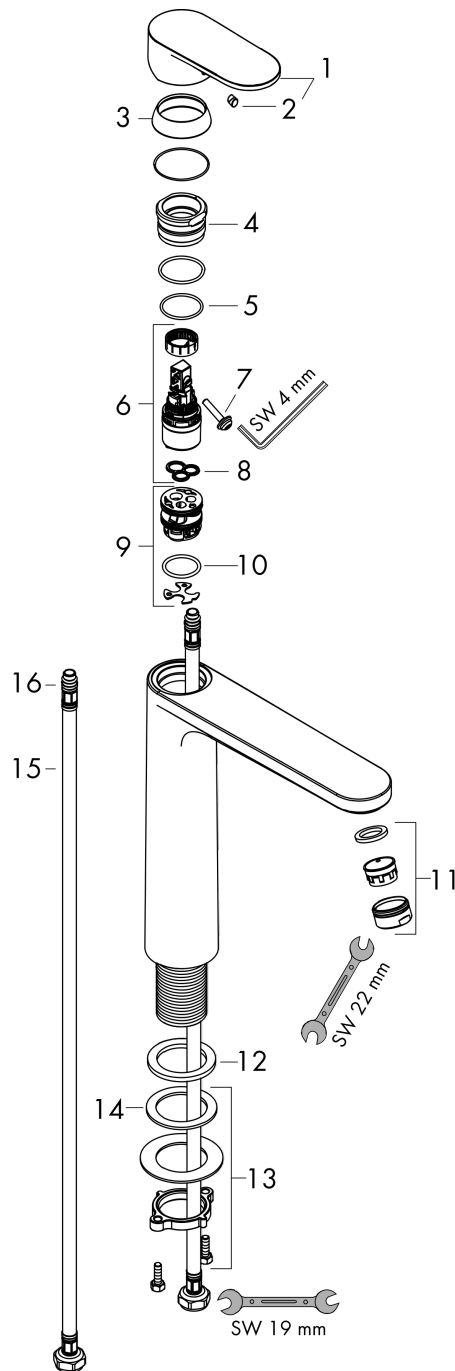

Vernis Blend

Single lever basin mixer 190 without waste set

Surfaces: **Chrome** Article Number: **71582000**

Description

product features

- ComfortZone 190
- projection 108 mm
- spray type: normal spray
- swiveling spray former
- maximum flow rate at 3 bar: 5 l/min
- ceramic cartridge
- suitable for continuous flow water heaters
- connection type: G 3/8 connections
- connection dimension: DN15

Technology

Product image

Scale drawing

Flowchart

Vernis Blend
Single lever basin mixer 190 without waste set
 Surfaces: **Chrome** Article Number: **71582000**

Exploded Drawing

Year of production: >07/21

Vernis Blend

Single lever basin mixer 190 without waste set

Surfaces: **Chrome** Article Number: **71582000**

Spare part list

Year of production: >07/21

Pos.	Description	Article Number	Price	PU
1	handle	93678000	-	1
2	screw cover	96338000	-	1
3	flange	93680000	-	1
4	nut	93681000	-	1
5	O-ring 24x1,5	98434000	-	1
6	cartridge, assy	97685000	-	1
7	locking screw for handle	95140000	-	1
8	seal	98865000	-	1
9	adapter for cartridge	98866000	-	1
10	O-ring 23x2	98398000	-	1
11	aerator swivelling M24x1 (5 l/min)	93834000	-	1
12	seal	93687000	-	1
13	fixing set (Ø 32)	13961000	-	1
14	lever collar	97548000	-	1
15	connection hose 600 mm M8x0,75 G3/8	96556000	-	1
16	O-ring 7x1,5	98422000	-	1
a	fixation extension 35 mm	13898000	-	1